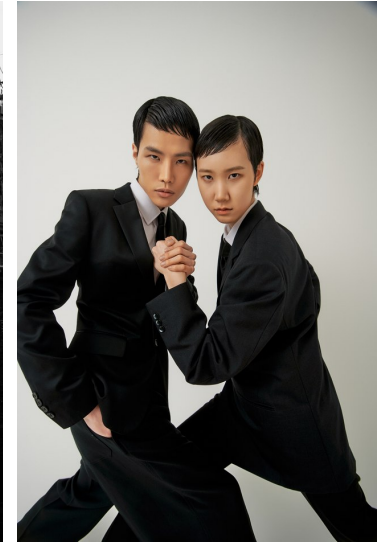

JUN (@jskimlv)

Height 187/6'1.5" Chest 80/31.5" Waist 63/25" Hips 84/33" Shoe 275mm Hair Black Eyes Black Born in 1995