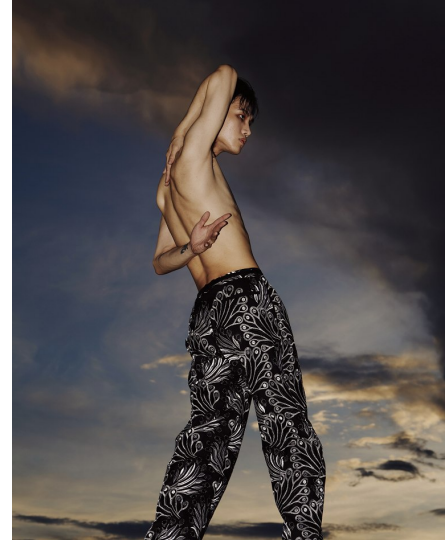

Morph

Morph Management, 36 Jangmun-ro Yongsan-gu Seoul Korea ZIP 04393 | Phone: +82 2 797 7200

JUN (@jskimlv)

Height 187/6'1.5" Chest 80/31.5" Waist 63/25" Hips 84/33" Shoe 275mm Hair Black Eyes Black Born in 1995