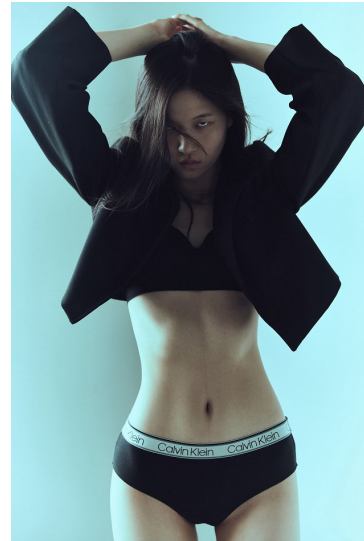

Morph

Morph Management, 36 Jangmun-ro Yongsan-gu Seoul Korea ZIP 04393 | Phone: +82 2 797 7200

CHOI YUN SUH (@ch00ice)

Height 181/5'11.5" Bust 79/31" A Waist 59/23" Hips 91/36" Shoe 245mm Hair Brown Eyes Black Born in 2006