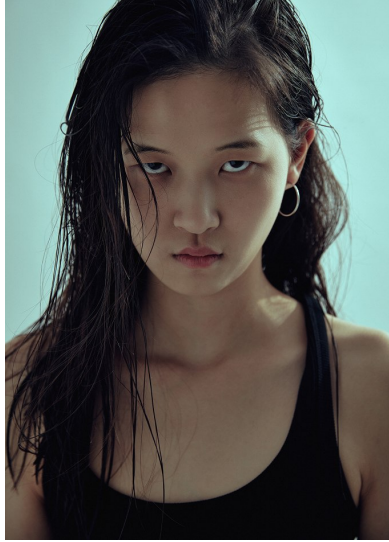

Morph

Morph Management, 36 Jangmun-ro Yongsan-gu Seoul Korea ZIP 04393 | Phone: +82 2 797 7200

CHOI YUN SUH (@ch00ice)

Height 181/5'11.5" Bust 79/31" A Waist 59/23" Hips 91/36" Shoe 245mm Hair Brown Eyes Black Born in 2006