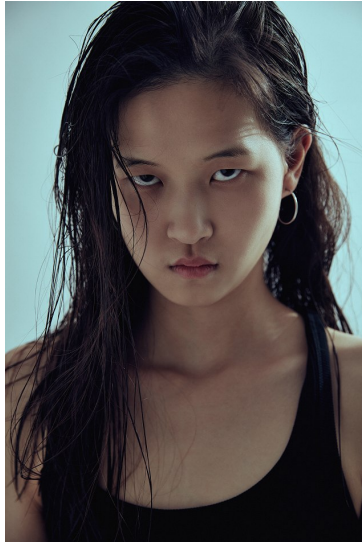

Morph

Morph Management, 36 Jangmun-ro Yongsan-gu Seoul Korea ZIP 04393 | Phone: +82 2 797 7200

CHOI YUN SUH (@ch00ice)

Height 181/5'11.5" Bust 79/31" A Waist 59/23" Hips 91/36" Shoe 245mm Hair Brown Eyes Black Born in 2006