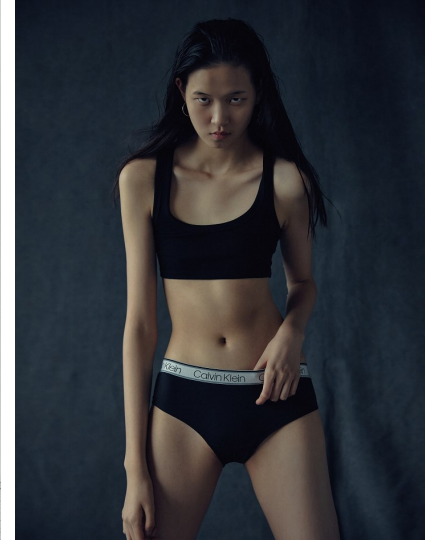

Morph

Morph Management, 36 Jangmun-ro Yongsan-gu Seoul Korea ZIP 04393 | Phone: +82 2 797 7200

CHOI YUN SUH (@ch00ice)

Height 181/5'11.5" Bust 79/31" A Waist 59/23" Hips 91/36" Shoe 245mm Hair Brown Eyes Black Born in 2006