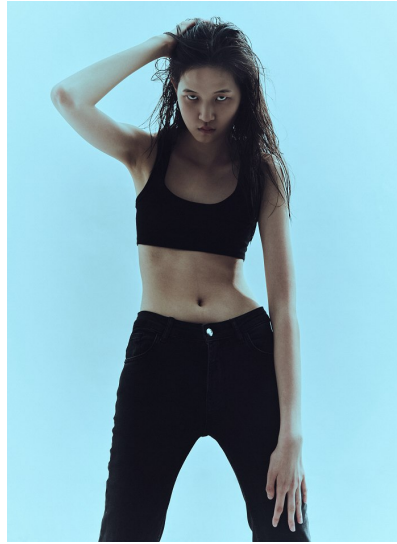

Morph

Morph Management, 36 Jangmun-ro Yongsan-gu Seoul Korea ZIP 04393 | Phone: +82 2 797 7200

CHOI YUN SUH (@ch00ice)

Height 181/5'11.5" Bust 79/31" A Waist 59/23" Hips 91/36" Shoe 245mm Hair Brown Eyes Black Born in 2006