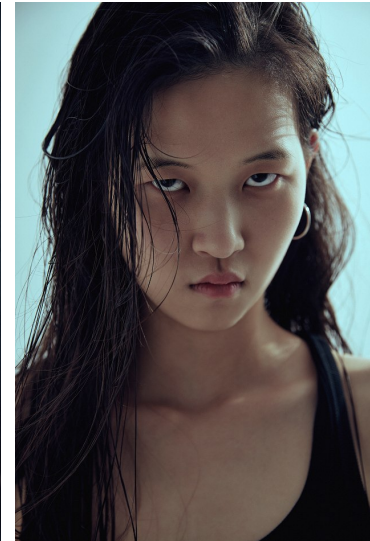

Morph

Morph Management, 36 Jangmun-ro Yongsan-gu Seoul Korea ZIP 04393 | Phone: +82 2 797 7200

CHOI YUN SUH (@ch00ice)

Height 181/5'11.5" Bust 79/31" A Waist 59/23" Hips 91/36" Shoe 245mm Hair Brown Eyes Black Born in 2006