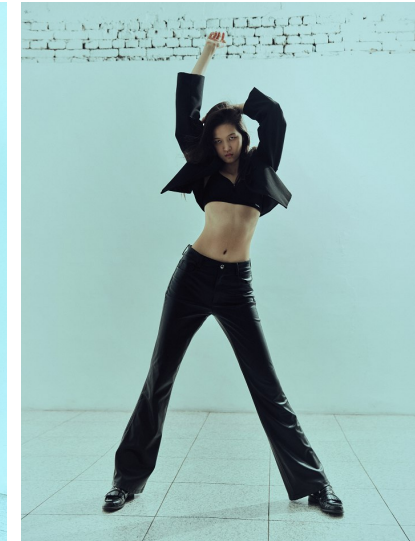

Morph

Morph Management, 36 Jangmun-ro Yongsan-gu Seoul Korea ZIP 04393 | Phone: +82 2 797 7200

CHOI YUN SUH (@ch00ice)

Height 181/5'11.5" Bust 79/31" A Waist 59/23" Hips 91/36" Shoe 245mm Hair Brown Eyes Black Born in 2006