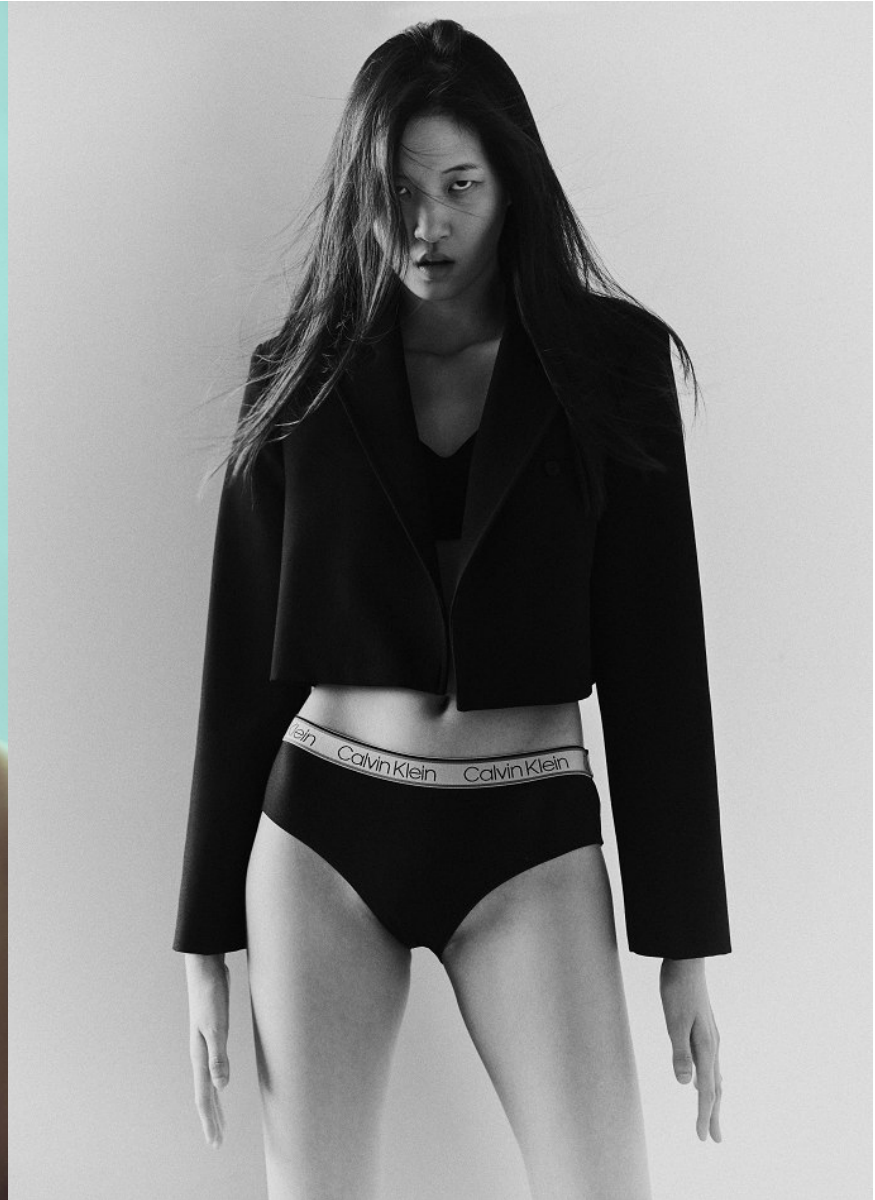

Morph

Morph Management, 36 Jangmun-ro Yongsan-gu Seoul Korea ZIP 04393 | Phone: +82 2 797 7200

CHOI YUN SUH (@ch00ice)

Height 181/5'11.5" Bust 79/31" A Waist 59/23" Hips 91/36" Shoe 245mm Hair Brown Eyes Black Born in 2006