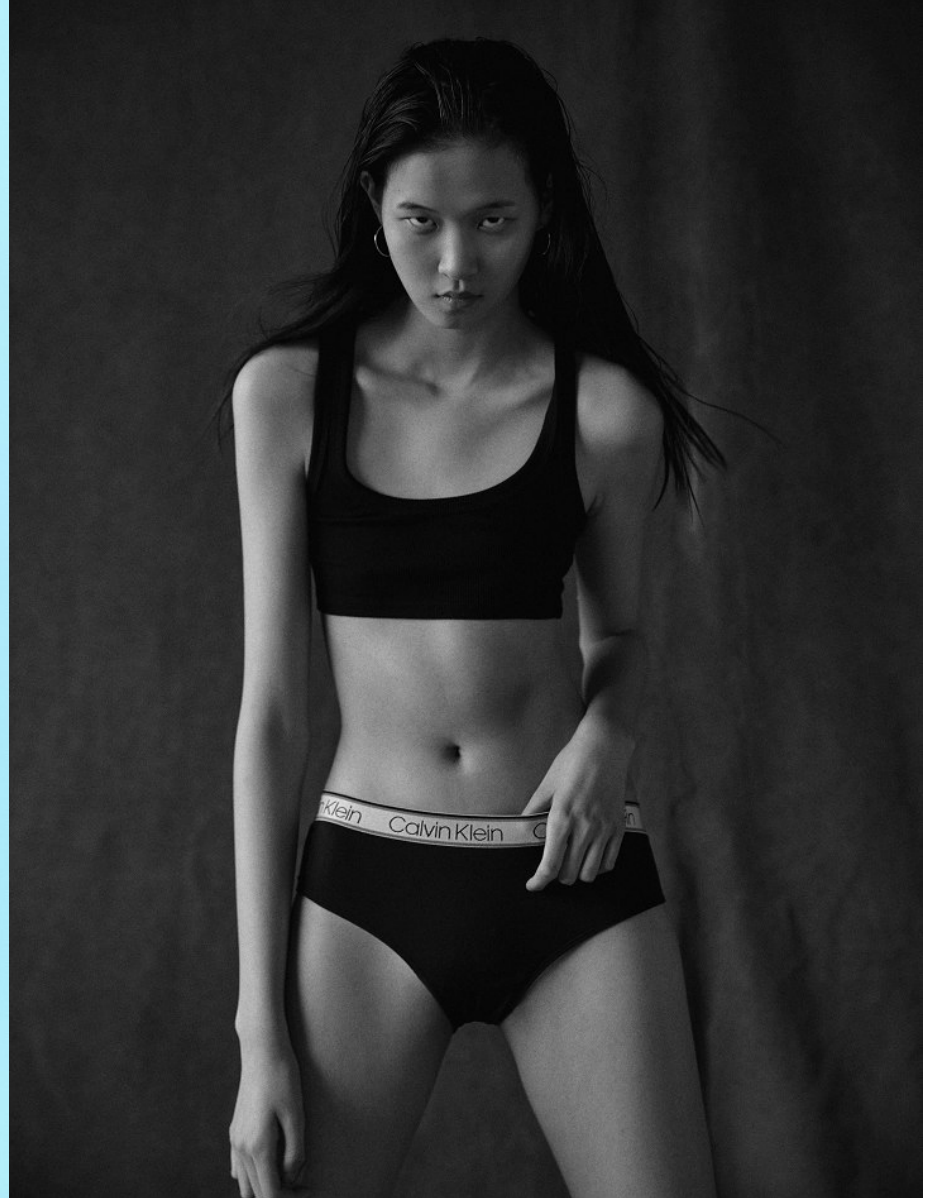

Morph

Morph Management, 36 Jangmun-ro Yongsan-gu Seoul Korea ZIP 04393 | Phone: +82 2 797 7200

CHOI YUN SUH (@ch00ice)

Height 181/5'11.5" Bust 79/31" A Waist 59/23" Hips 91/36" Shoe 245mm Hair Brown Eyes Black Born in 2006