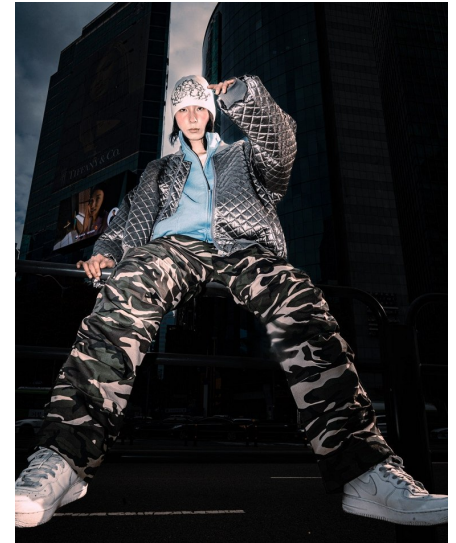

Morph

Morph Management, 36 Jangmun-ro Yongsan-gu Seoul Korea ZIP 04393 | Phone: +82 2 797 7200

LEE HYEON SEO (@tgt_thumb)

Height 186/6'1.5" Chest 84/33" Waist 66/26" Hips 92/36" Shoe 275mm Hair Black Eyes Brown Born in 2002