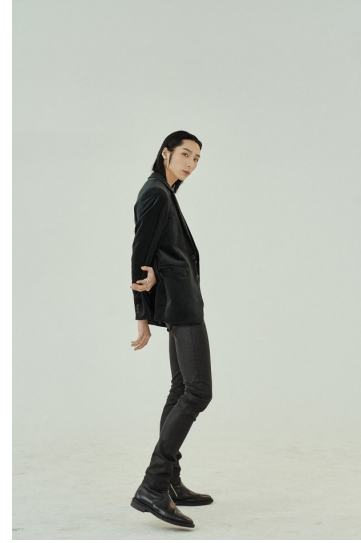

Morph

Morph Management, 36 Jangmun-ro Yongsan-gu Seoul Korea ZIP 04393 | Phone: +82 2 797 7200

Height 186/6'1.5" Chest 84/33" Waist 66/26" Hips 92/36" Shoe 275mm Hair Black Eyes Brown Born in 2002