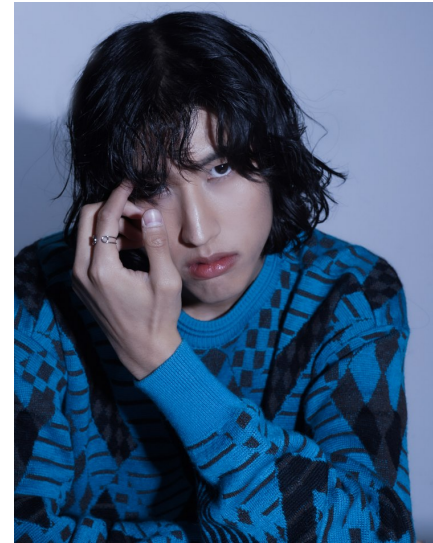

Morph

Morph Management, 36 Jangmun-ro Yongsan-gu Seoul Korea ZIP 04393 | Phone: +82 2 797 7200

JUN YUN CHAN (@yochan___)

Height 185/6'1" Chest 87/34.5" Waist 68/26.5" Hips 92/36" Shoe 270mm Hair Black Eyes Black Born in 1996