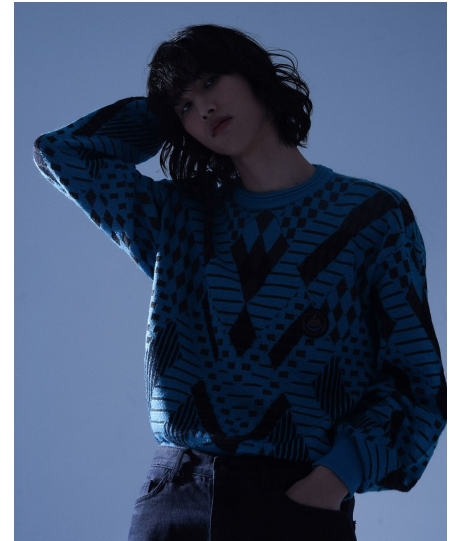

Morph

Morph Management, 36 Jangmun-ro Yongsan-gu Seoul Korea ZIP 04393 | Phone: +82 2 797 7200

JUN YUN CHAN (@yochan___)

Height 185/6'1" Chest 87/34.5" Waist 68/26.5" Hips 92/36" Shoe 270mm Hair Black Eyes Black Born in 1996