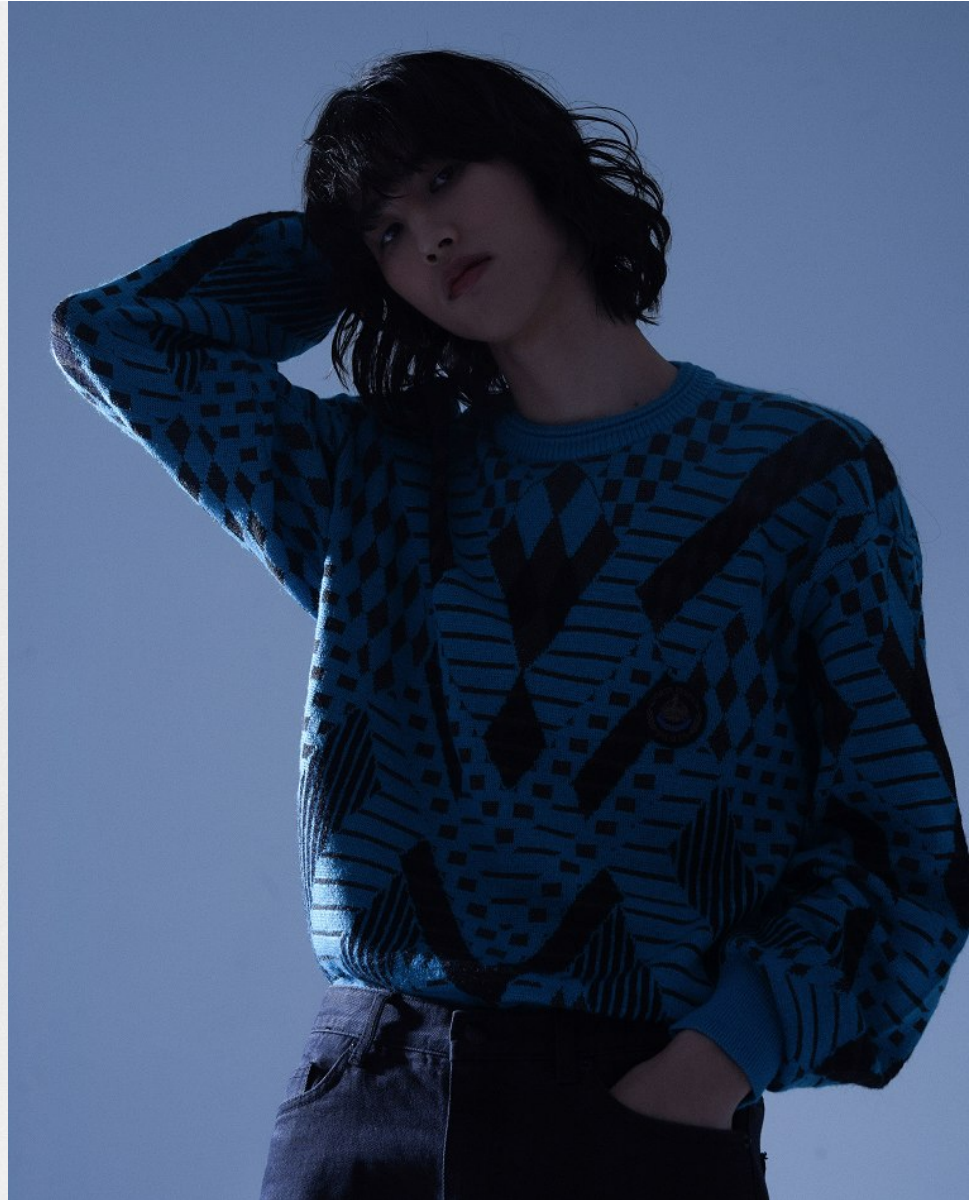

Morph

Morph Management, 36 Jangmun-ro Yongsan-gu Seoul Korea ZIP 04393 | Phone: +82 2 797 7200

JUN YUN CHAN (@yochan___)

Height 185/6'1" Chest 87/34.5" Waist 68/26.5" Hips 92/36" Shoe 270mm Hair Black Eyes Black Born in 1996