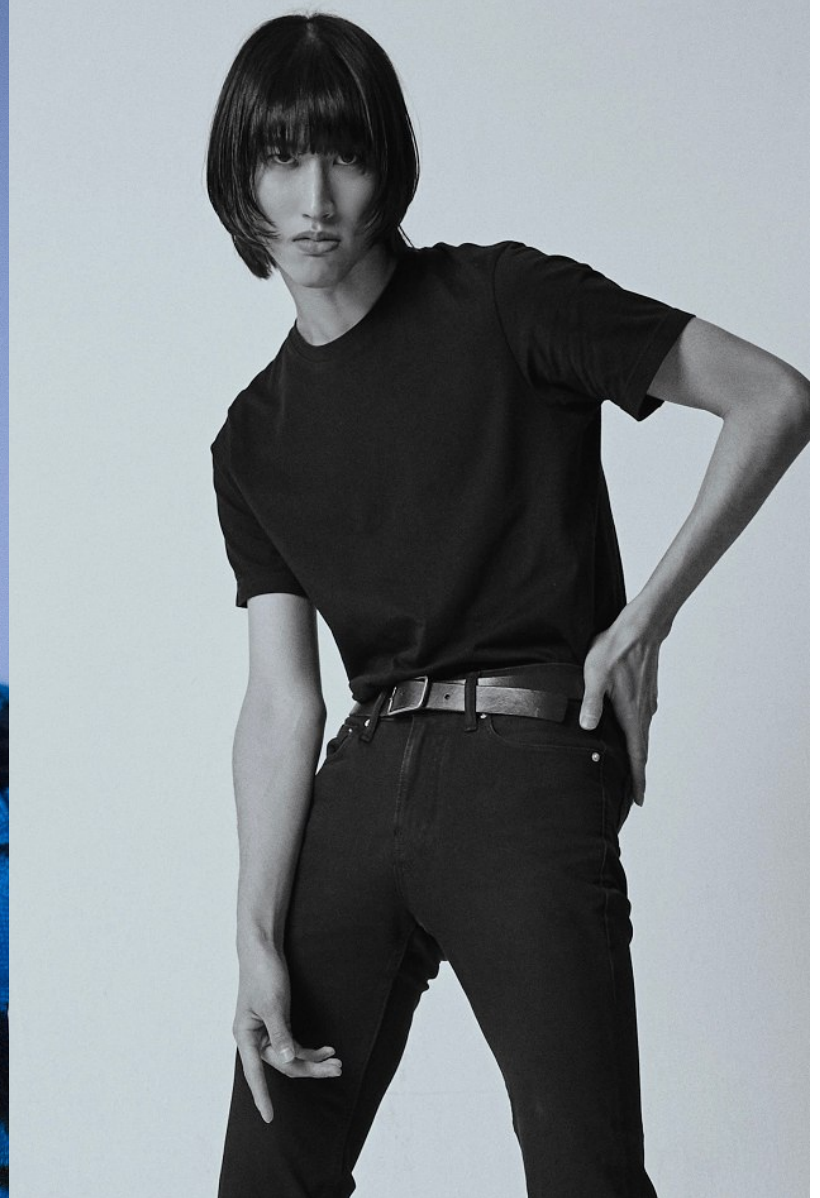

Morph

Morph Management, 36 Jangmun-ro Yongsan-gu Seoul Korea ZIP 04393 | Phone: +82 2 797 7200

JUN YUN CHAN (@yochan___)

Height 185/6'1" Chest 87/34.5" Waist 68/26.5" Hips 92/36" Shoe 270mm Hair Black Eyes Black Born in 1996