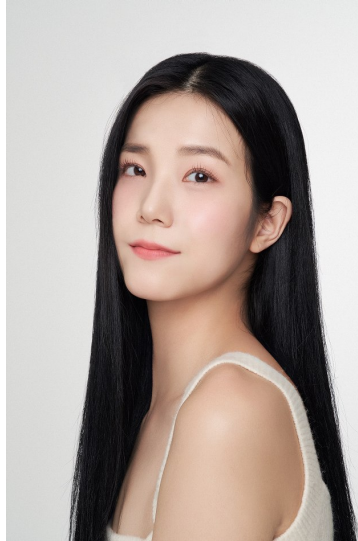

Morph

Morph Management, 36 Jangmun-ro Yongsan-gu Seoul Korea ZIP 04393 | Phone: +82 2 797 7200

SUNI CHOI (@suni____)

Height 178/5'10" Bust 77/30.5" A Waist 59/23" Hips 88/34.5" Shoe 250mm Hair Black Eyes Dark Brown Born in 2000