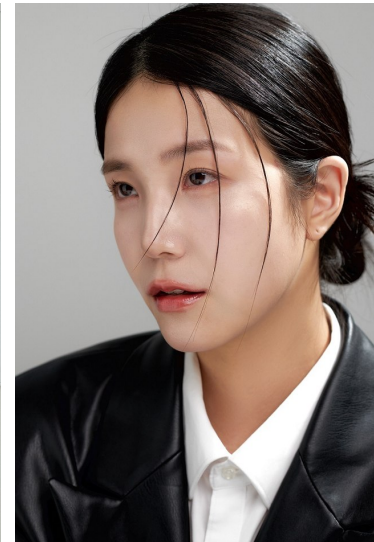

Morph

Morph Management, 36 Jangmun-ro Yongsan-gu Seoul Korea ZIP 04393 | Phone: +82 2 797 7200

SUNI CHOI (@suni____)

Height 178/5'10" Bust 77/30.5" A Waist 59/23" Hips 88/34.5" Shoe 250mm Hair Black Eyes Dark Brown Born in 2000