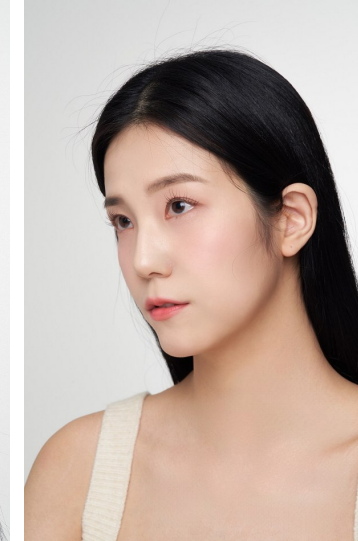

Morph

Morph Management, 36 Jangmun-ro Yongsan-gu Seoul Korea ZIP 04393 | Phone: +82 2 797 7200

SUNI CHOI (@suni____)

Height 178/5'10" Bust 77/30.5" A Waist 59/23" Hips 88/34.5" Shoe 250mm Hair Black Eyes Dark Brown Born in 2000