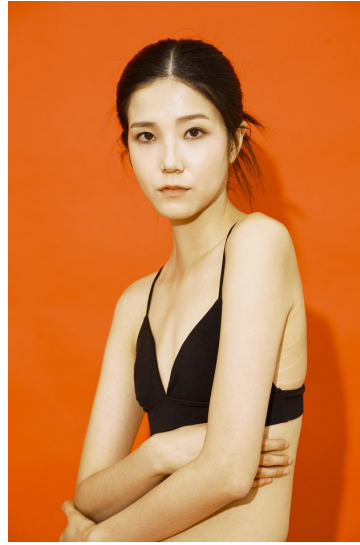

Morph

Morph Management, 36 Jangmun-ro Yongsan-gu Seoul Korea ZIP 04393 | Phone: +82 2 797 7200

SUNI CHOI (@suni____)

Height 178/5'10" Bust 77/30.5" A Waist 59/23" Hips 88/34.5" Shoe 250mm Hair Black Eyes Dark Brown Born in 2000