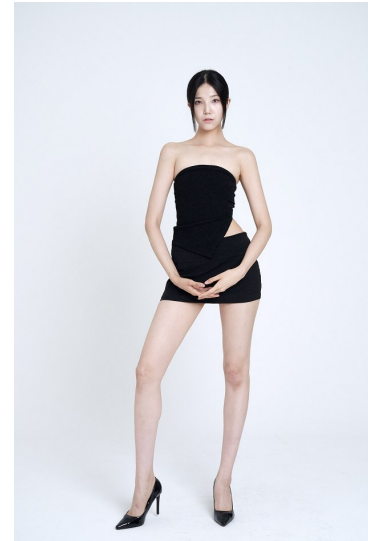

# Morph

Morph Management, 36 Jangmun-ro Yongsan-gu Seoul Korea ZIP 04393 | Phone: +82 2 797 7200

SUNI CHOI (@suni\_\_\_\_)

Height 178/5'10" Bust 77/30.5" A Waist 59/23" Hips 88/34.5" Shoe 250mm Hair Black Eyes Dark Brown Born in 2000