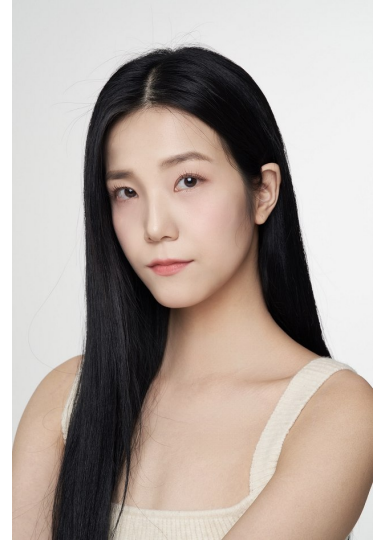

# Morph

Morph Management, 36 Jangmun-ro Yongsan-gu Seoul Korea ZIP 04393 | Phone: +82 2 797 7200

SUNI CHOI (@suni\_\_\_)

Height 178/5'10" Bust 77/30.5" A Waist 59/23" Hips 88/34.5" Shoe 250mm Hair Black Eyes Dark Brown Born in 2000