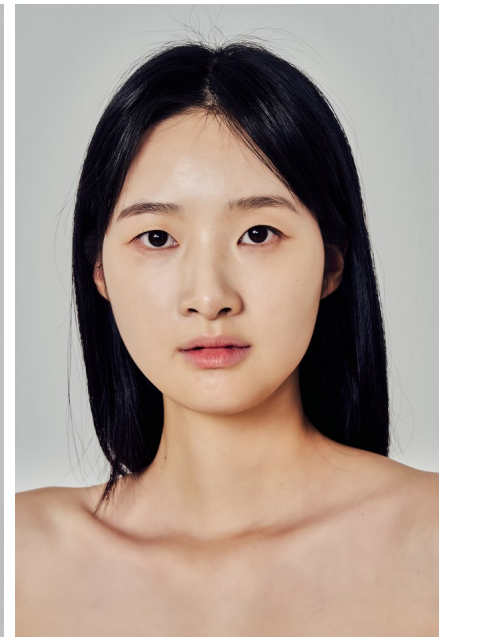

Morph

Morph Management, 36 Jangmun-ro Yongsan-gu Seoul Korea ZIP 04393 | Phone: +82 2 797 7200

Shin Ji An

Height 182/5'11.5" Bust 73/28.5" A Waist 56/22" Hips 84/33" Shoe 250mm
Hair Black Eyes Brown Born in 2002