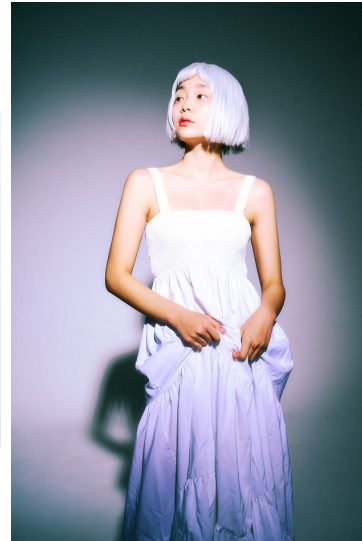

# Morph

Morph Management, 36 Jangmun-ro Yongsan-gu Seoul Korea ZIP 04393 | Phone: +82 2 797 7200

**JUNG YE YEONG (@moah\_yy)**

Height 172/5'7.5" Bust 85/33.5" B/C Waist 62/24.5" Hips 90/35.5" Shoe 250mm Hair Black Eyes Black Born in 2001

# Morph

Morph Management, 36 Jangmun-ro Yongsan-gu Seoul Korea ZIP 04393 | Phone: +82 2 797 7200

JUNG YE YEONG (@moah\_yy)

Height 172/5'7.5" Bust 85/33.5" B/C Waist 62/24.5" Hips 90/35.5" Shoe 250mm Hair Black Eyes Black Born in 2001