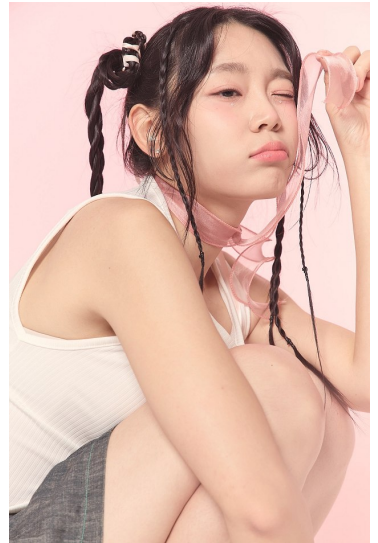

# Morph

Morph Management, 36 Jangmun-ro Yongsan-gu Seoul Korea ZIP 04393 | Phone: +82 2 797 7200

**JUNG YE YEONG (@moah\_yy)**

Height 172/5'7.5" Bust 85/33.5" B/C Waist 62/24.5" Hips 90/35.5" Shoe 250mm Hair Black Eyes Black Born in 2001