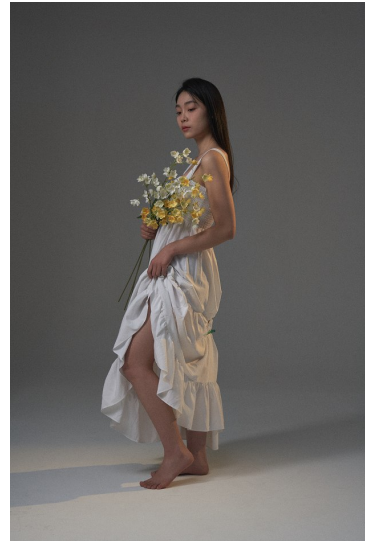

# Morph

Morph Management, 36 Jangmun-ro Yongsan-gu Seoul Korea ZIP 04393 | Phone: +82 2 797 7200

**JUNG YE YEONG (@moah\_yy)**

Height 172/5'7.5" Bust 85/33.5" B/C Waist 62/24.5" Hips 90/35.5" Shoe 250mm Hair Black Eyes Black Born in 2001