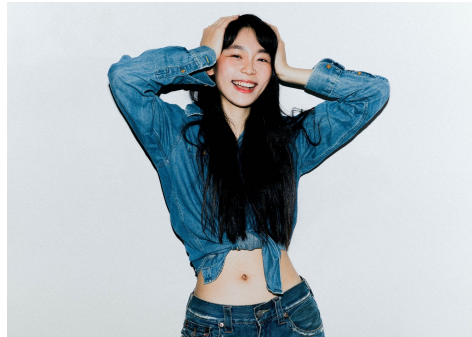

# Morph

Morph Management, 36 Jangmun-ro Yongsan-gu Seoul Korea ZIP 04393 | Phone: +82 2 797 7200

**JUNG YE YEONG (@moah\_yy)**

Height 172/5'7.5" Bust 85/33.5" B/C Waist 62/24.5" Hips 90/35.5" Shoe 250mm Hair Black Eyes Black Born in 2001

# Morph

Morph Management, 36 Jangmun-ro Yongsan-gu Seoul Korea ZIP 04393 | Phone: +82 2 797 7200

JUNG YE YEONG (@moah\_yy)

Height 172/5'7.5" Bust 85/33.5" B/C Waist 62/24.5" Hips 90/35.5" Shoe 250mm Hair Black Eyes Black Born in 2001