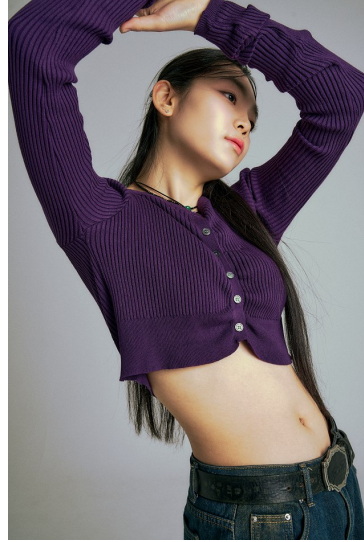

# Morph

Morph Management, 36 Jangmun-ro Yongsan-gu Seoul Korea ZIP 04393 | Phone: +82 2 797 7200

**JUNG YE YEONG (@moah\_yy)**

Height 172/5'7.5" Bust 85/33.5" B/C Waist 62/24.5" Hips 90/35.5" Shoe 250mm Hair Black Eyes Black Born in 2001

# Morph

Morph Management, 36 Jangmun-ro Yongsan-gu Seoul Korea ZIP 04393 | Phone: +82 2 797 7200

JUNG YE YEONG (@moah\_yy)

Height 172/5'7.5" Bust 85/33.5" B/C Waist 62/24.5" Hips 90/35.5" Shoe 250mm Hair Black Eyes Black Born in 2001