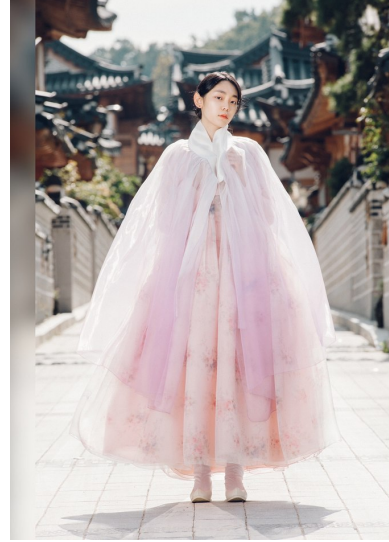

Morph

Morph Management, 36 Jangmun-ro Yongsan-gu Seoul Korea ZIP 04393 | Phone: +82 2 797 7200

JUNG YE YEONG (@moah_yy)

Height 172/5'7.5" Bust 85/33.5" B/C Waist 62/24.5" Hips 90/35.5" Shoe 250mm Hair Black Eyes Black Born in 2001