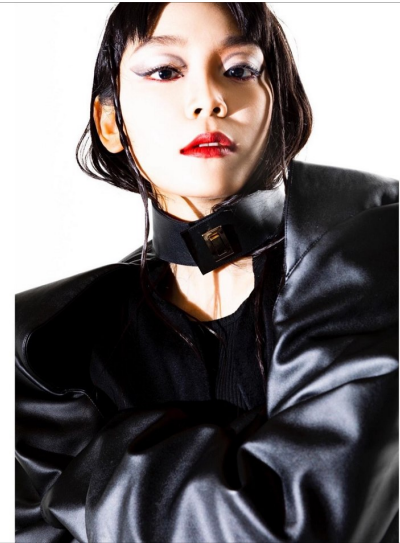

# Morph

Morph Management, 36 Jangmun-ro Yongsan-gu Seoul Korea ZIP 04393 | Phone: +82 2 797 7200

JUNG YE YEONG (@moah\_yy)

Height 172/5'7.5" Bust 85/33.5" B/C Waist 62/24.5" Hips 90/35.5" Shoe 250mm Hair Black Eyes Black Born in 2001

# Morph

Morph Management, 36 Jangmun-ro Yongsan-gu Seoul Korea ZIP 04393 | Phone: +82 2 797 7200

**JUNG YE YEONG (@moah\_yy)**

Height 172/5'7.5" Bust 85/33.5" B/C Waist 62/24.5" Hips 90/35.5" Shoe 250mm Hair Black Eyes Black Born in 2001