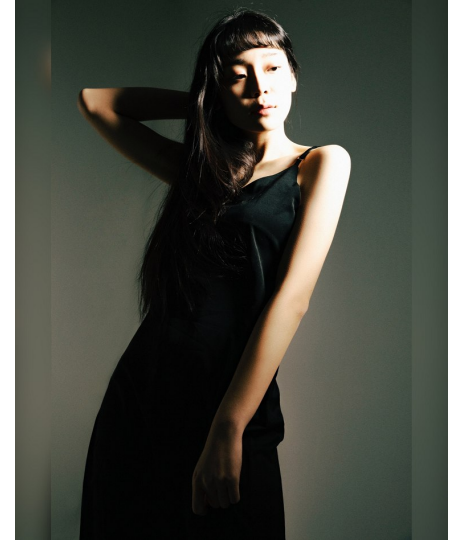

# Morph

Morph Management, 36 Jangmun-ro Yongsan-gu Seoul Korea ZIP 04393 | Phone: +82 2 797 7200

**JUNG YE YEONG (@moah\_yy)**

Height 172/5'7.5" Bust 85/33.5" B/C Waist 62/24.5" Hips 90/35.5" Shoe 250mm Hair Black Eyes Black Born in 2001

# Morph

Morph Management, 36 Jangmun-ro Yongsan-gu Seoul Korea ZIP 04393 | Phone: +82 2 797 7200

JUNG YE YEONG (@moah\_yy)

Height 172/5'7.5" Bust 85/33.5" B/C Waist 62/24.5" Hips 90/35.5" Shoe 250mm Hair Black Eyes Black Born in 2001