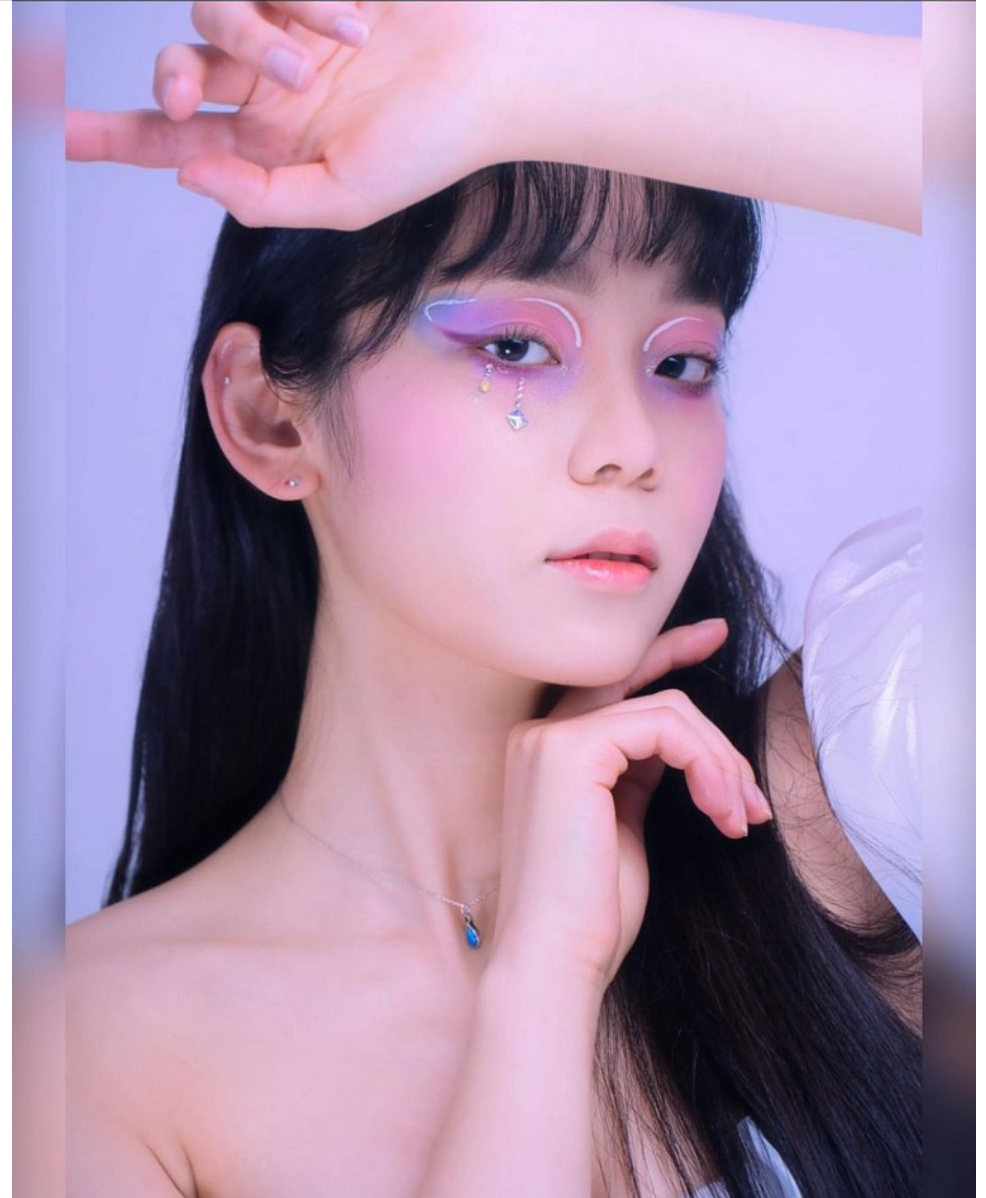

Morph

Morph Management, 36 Jangmun-ro Yongsan-gu Seoul Korea ZIP 04393 | Phone: +82 2 797 7200

JUNG YE YEONG (@moah_yy)

Height 172/5'7.5" Bust 85/33.5" B/C Waist 62/24.5" Hips 90/35.5" Shoe 250mm Hair Black Eyes Black Born in 2001