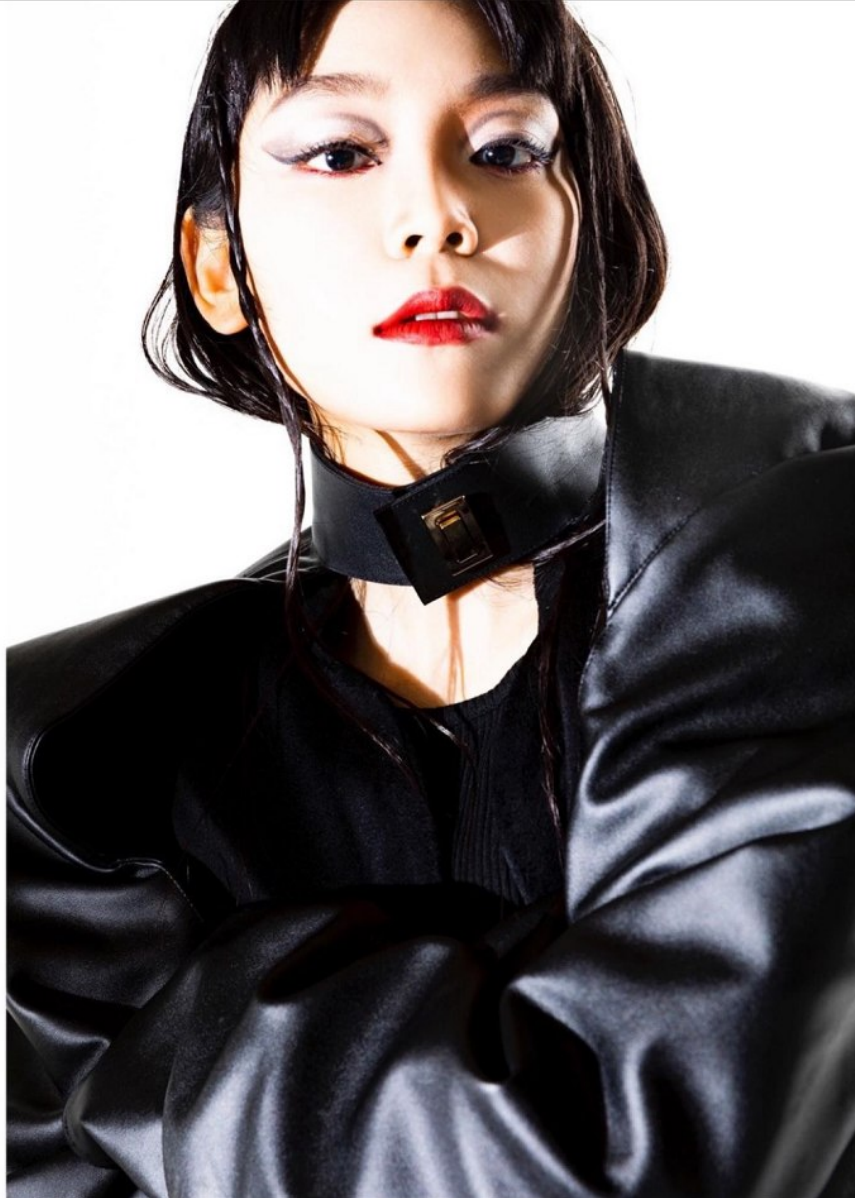

JUNG YE YEONG (@moah_yy)

Morph

Morph Management, 36 Jangmun-ro Yongsan-gu Seoul Korea ZIP 04393 | Phone: +82 2 797 7200

JUNG YE YEONG (@moah_yy)

Height 172/5'7.5" Bust 85/33.5" B/C Waist 62/24.5" Hips 90/35.5" Shoe 250mm Hair Black Eyes Black Born in 2001