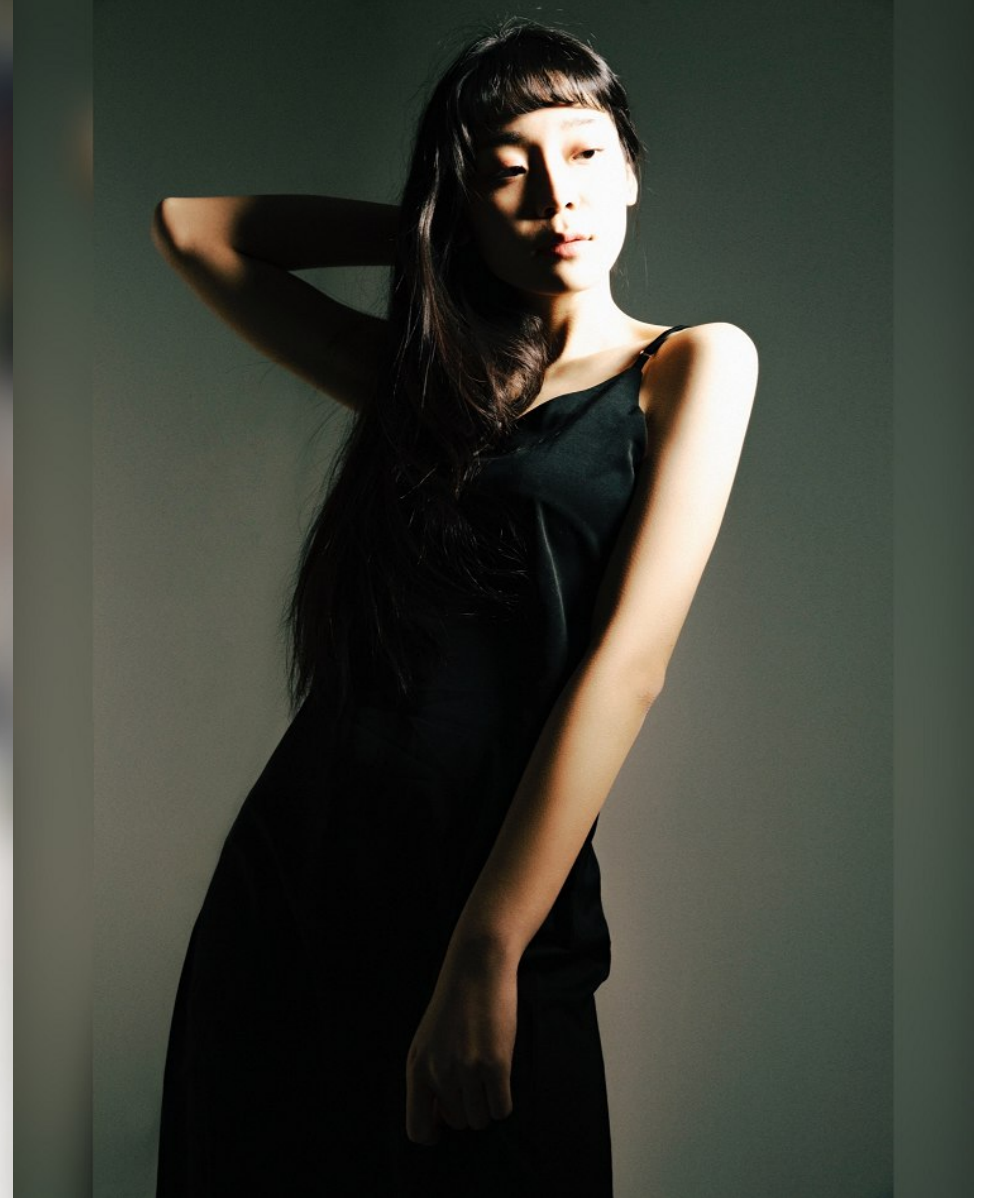

Morph

Morph Management, 36 Jangmun-ro Yongsan-gu Seoul Korea ZIP 04393 | Phone: +82 2 797 7200

JUNG YE YEONG (@moah_yy)

Height 172/5'7.5" Bust 85/33.5" B/C Waist 62/24.5" Hips 90/35.5" Shoe 250mm Hair Black Eyes Black Born in 2001