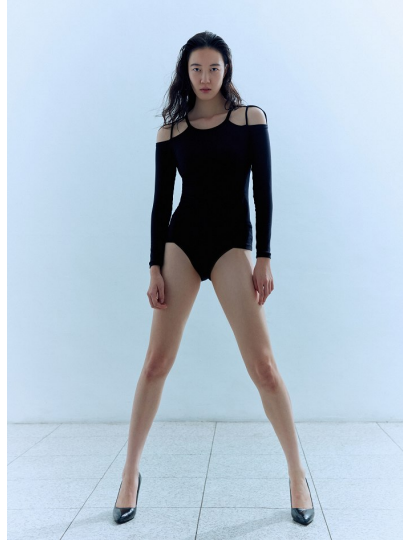

Morph

Morph Management, 36 Jangmun-ro Yongsan-gu Seoul Korea ZIP 04393 | Phone: +82 2 797 7200

PARK JEONG YEON (@j_kite_727)

Height 178/5'10" Bust 78/30.5" A Waist 61/24" Hips 87/34.5" Shoe 245mm Hair Black Eyes Black Born in 2005