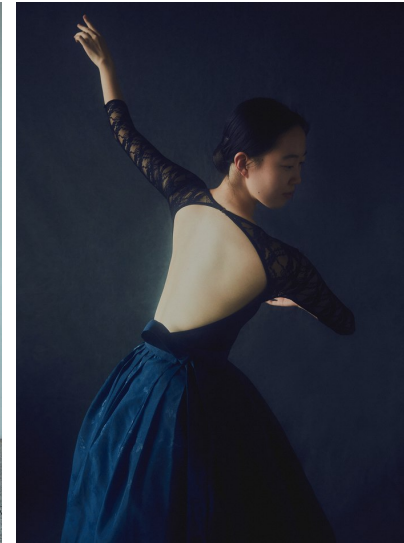

Morph

Morph Management, 36 Jangmun-ro Yongsan-gu Seoul Korea ZIP 04393 | Phone: +82 2 797 7200

PARK JEONG YEON (@j_kite_727)

Height 178/5'10" Bust 78/30.5" A Waist 61/24" Hips 87/34.5" Shoe 245mm Hair Black Eyes Black Born in 2005