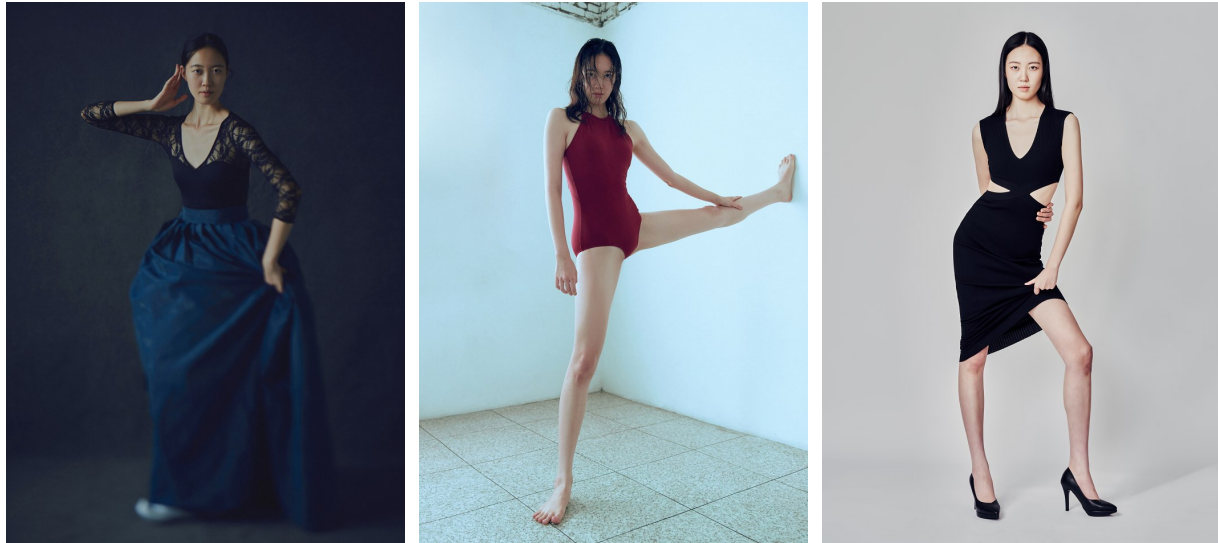

Morph

Morph Management, 36 Jangmun-ro Yongsan-gu Seoul Korea ZIP 04393 | Phone: +82 2 797 7200

PARK JEONG YEON (@j_kite_727)

Height 178/5'10" Bust 78/30.5" A Waist 61/24" Hips 87/34.5" Shoe 245mm Hair Black Eyes Black Born in 2005