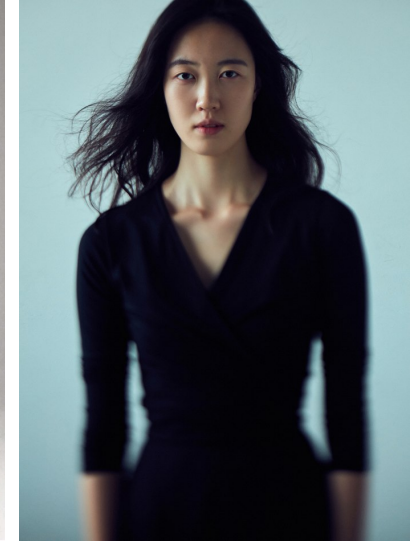

Morph

Morph Management, 36 Jangmun-ro Yongsan-gu Seoul Korea ZIP 04393 | Phone: +82 2 797 7200

PARK JEONG YEON (@j_kite_727)

Height 178/5'10" Bust 78/30.5" A Waist 61/24" Hips 87/34.5" Shoe 245mm Hair Black Eyes Black Born in 2005