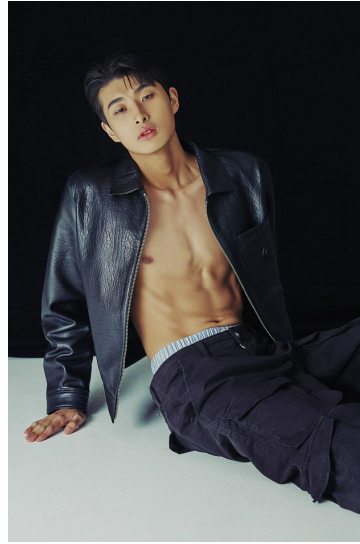

Morph

Morph Management, 36 Jangmun-ro Yongsan-gu Seoul Korea ZIP 04393 | Phone: +82 2 797 7200

JEON DONG HYEON (@zedoep)

Height 186/6'1.5" Chest 86/34" Waist 73/28.5" Hips 91/36" Shoe 275mm Hair Black Eyes Black Born in 1999