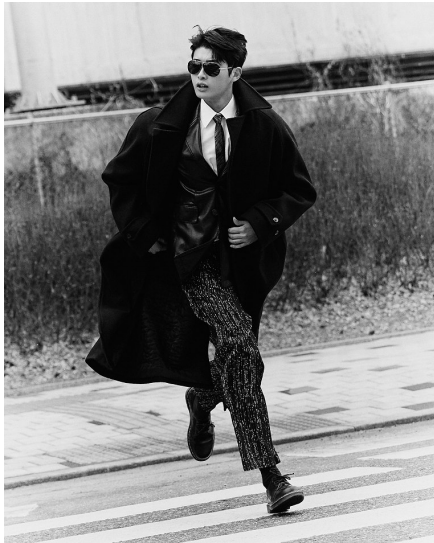

Morph

Morph Management, 36 Jangmun-ro Yongsan-gu Seoul Korea ZIP 04393 | Phone: +82 2 797 7200

JEON DONG HYEON (@zedoep)

Height 186/6'1.5" Chest 86/34" Waist 73/28.5" Hips 91/36" Shoe 275mm Hair Black Eyes Black Born in 1999