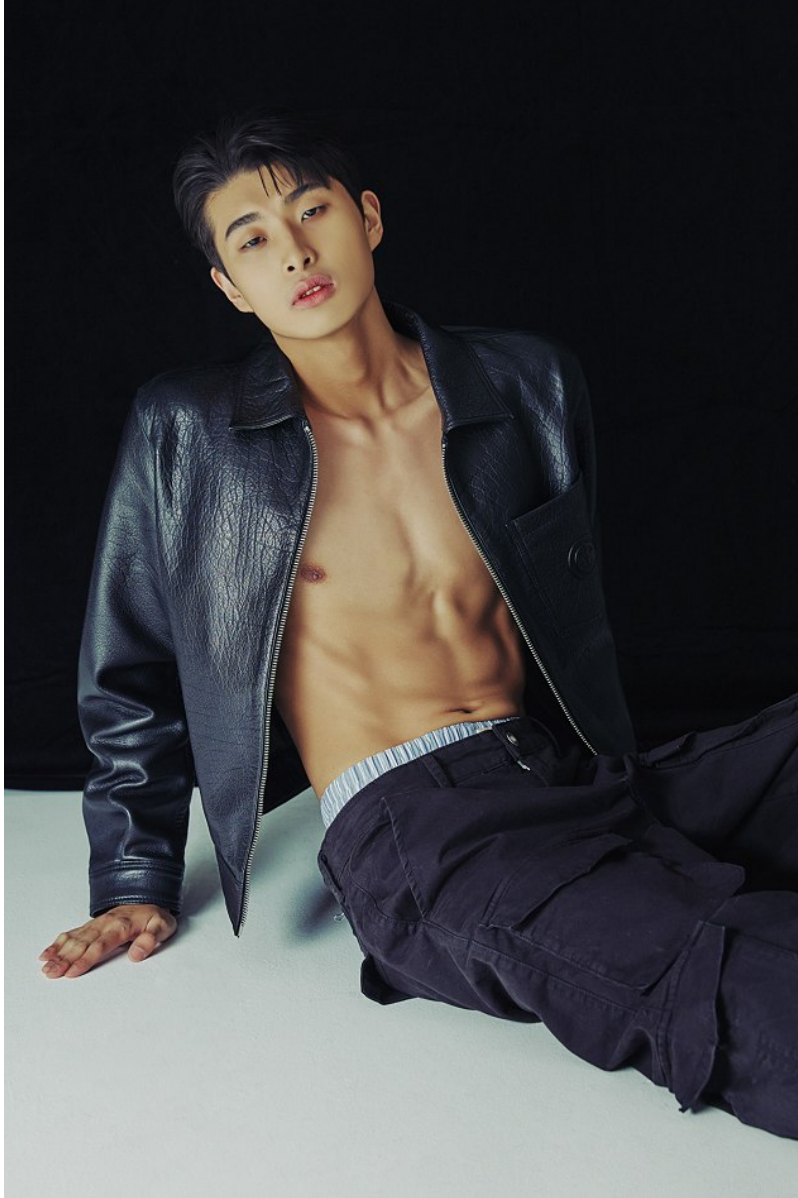

JEON DONG HYEON (@zedoep)

Morph

Morph Management, 36 Jangmun-ro Yongsan-gu Seoul Korea ZIP 04393 | Phone: +82 2 797 7200

JEON DONG HYEON (@zedoep)

Height 186/6'1.5" Chest 86/34" Waist 73/28.5" Hips 91/36" Shoe 275mm Hair Black Eyes Black Born in 1999