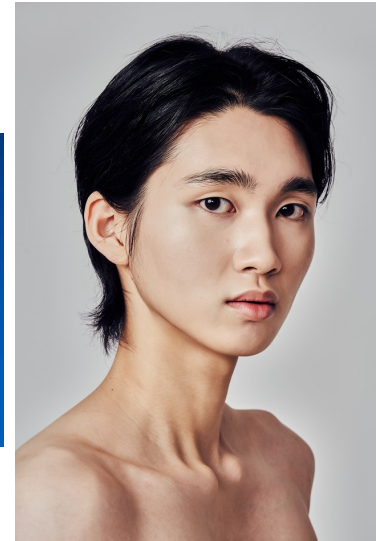

Morph

Morph Management, 36 Jangmun-ro Yongsan-gu Seoul Korea ZIP 04393 | Phone: +82 2 797 7200

JOSHUA KIM (@zjxuxx_0)

Height 189/6'2.5" Chest 80/31.5" Waist 62/24.5" Hips 90/35.5" Shoe 275mm Hair Black Eyes Black Born in 2005