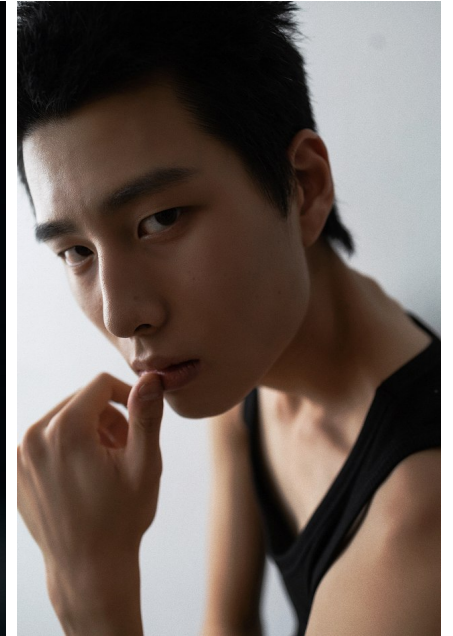

## Han Zino (@hanzino1)

Height 189/6'2.5" Chest 82/32.5" Waist 61/24" Hips 89/35" Shoe 280mm Hair Black Eyes Brown Born in 2003