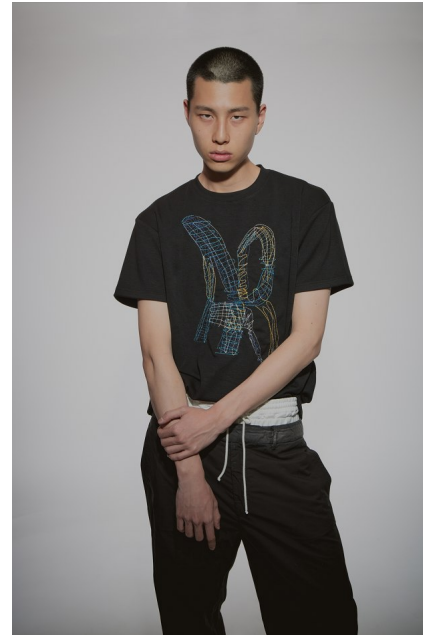

## Han Zino (@hanzino1)

Height 189/6'2.5" Chest 82/32.5" Waist 61/24" Hips 89/35" Shoe 280mm Hair Black Eyes Brown Born in 2003