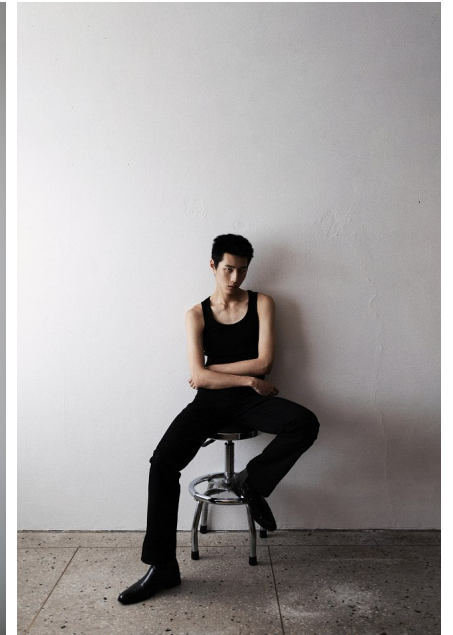

## Han Zino (@hanzino1)

Height 189/6'2.5" Chest 82/32.5" Waist 61/24" Hips 89/35" Shoe 280mm Hair Black Eyes Brown Born in 2003