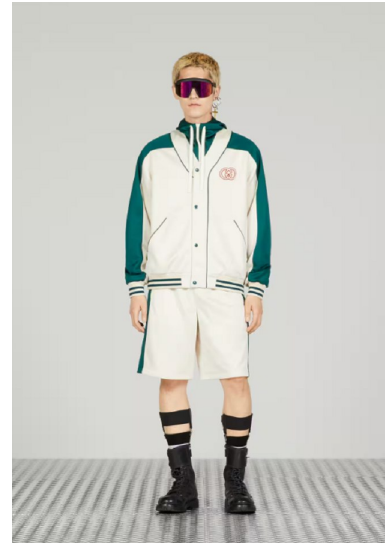

Morph

Morph Management, 36 Jangmun-ro Yongsan-gu Seoul Korea ZIP 04393 | Phone: +82 2 797 7200

JUNG TAE HO (@tae_ho_1216)

Height 185/6'1" Chest 85/33.5" Waist 72/28.5" Hips 93/36.5" Shoe 270mm Hair Black Eyes Black Born in 1996