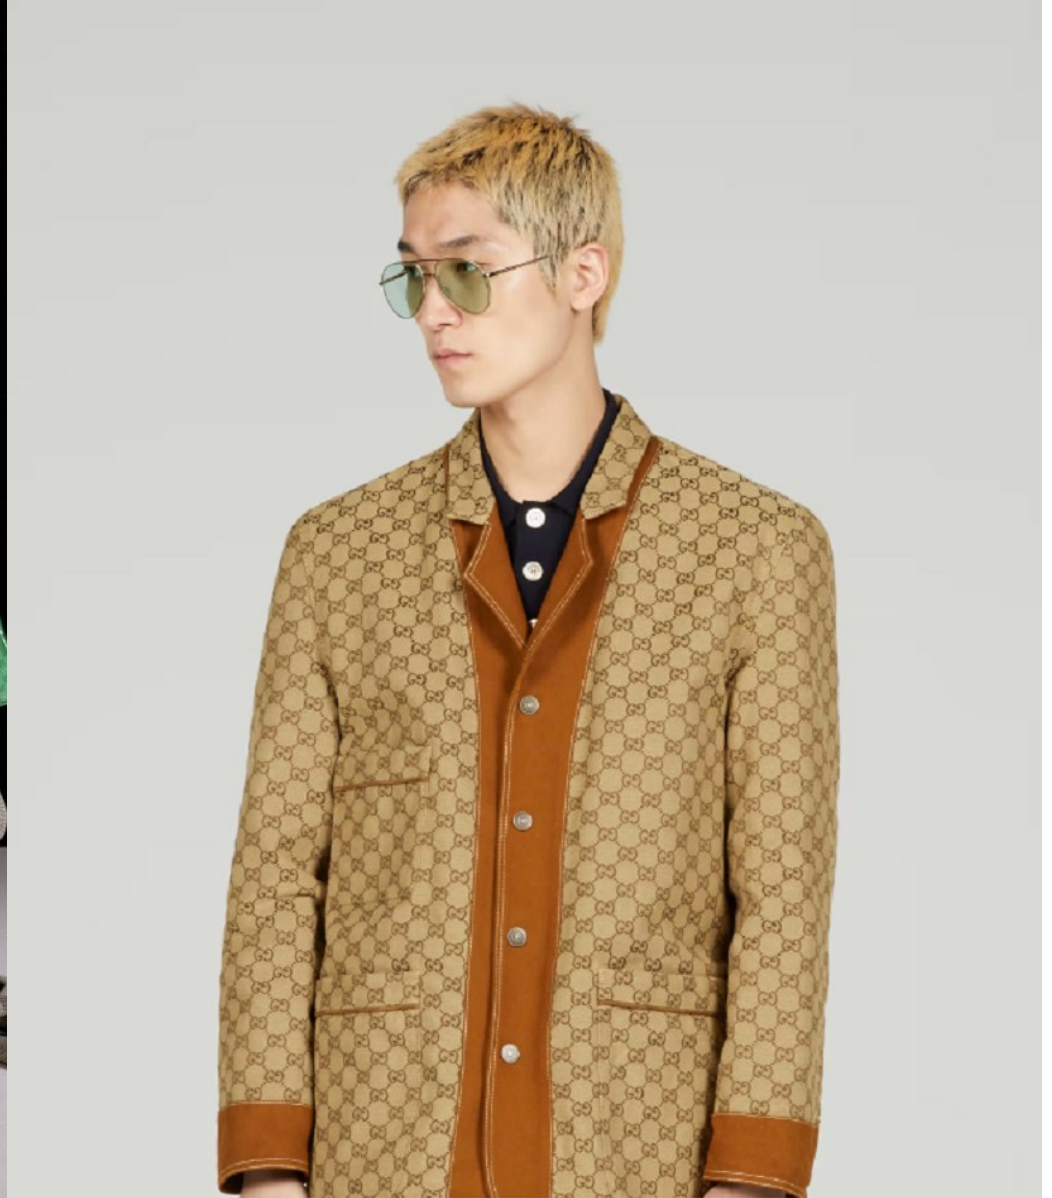

Morph

Morph Management, 36 Jangmun-ro Yongsan-gu Seoul Korea ZIP 04393 | Phone: +82 2 797 7200

JUNG TAE HO (@tae_ho_1216)

Height 185/6'1" Chest 85/33.5" Waist 72/28.5" Hips 93/36.5" Shoe 270mm Hair Black Eyes Black Born in 1996