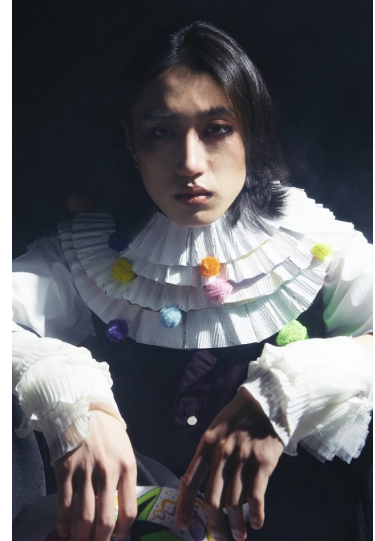

Morph

Morph Management, 36 Jangmun-ro Yongsan-gu Seoul Korea ZIP 04393 | Phone: +82 2 797 7200

KIM SEON KWEON (@seonkwoen)

Height 188/6'2" Chest 78/30.5" Waist 62/24.5" Hips 87/34.5" Shoe 275mm Hair Black Eyes Black Born in 2000