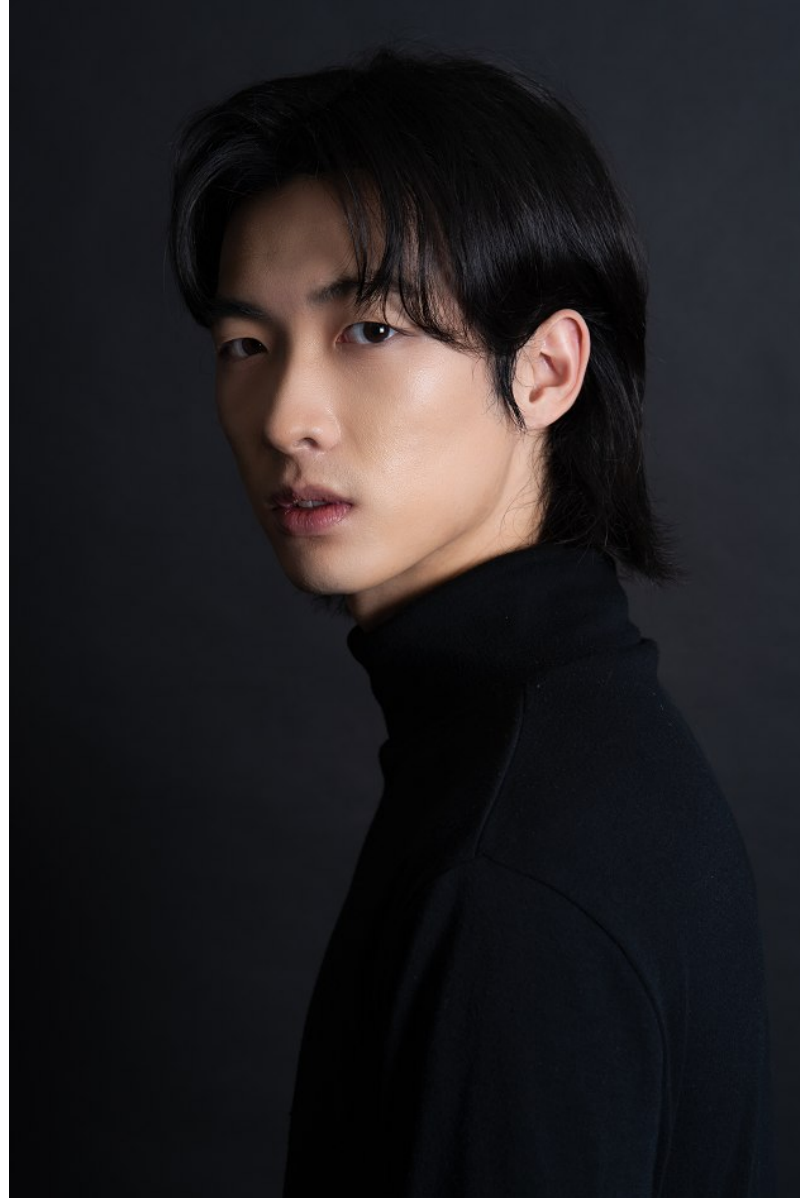

KIM GYU BEOM (@gyu_0221)

Morph

Morph Management, 36 Jangmun-ro Yongsan-gu Seoul Korea ZIP 04393 | Phone: +82 2 797 7200

KIM GYU BEOM (@gyu_0221)

Height 184/6'0.5" Chest 87/34.5" Waist 69/27" Hips 91/36" Shoe 265mm Hair Black Eyes Black Born in 1999