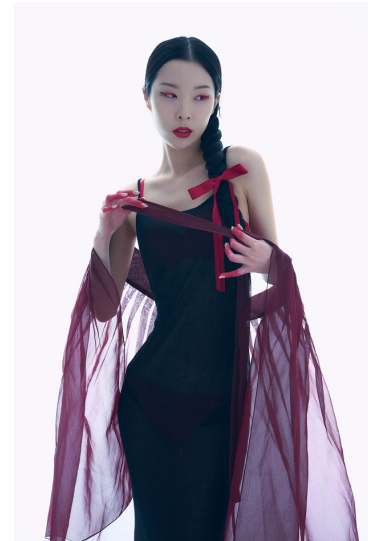

Morph

Morph Management, 36 Jangmun-ro Yongsan-gu Seoul Korea ZIP 04393 | Phone: +82 2 797 7200

LEE YOUNG JOO (@20.zoo_)

Height 174/5'8.5" Bust 77/30.5" A Waist 56/22" Hips 81/32" Shoe 240mm Hair Black Eyes Black Born in 2003