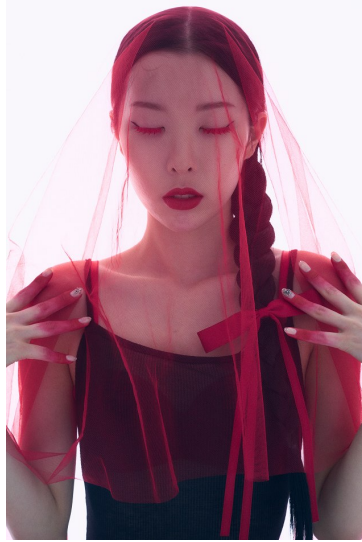

Morph

Morph Management, 36 Jangmun-ro Yongsan-gu Seoul Korea ZIP 04393 | Phone: +82 2 797 7200

LEE YOUNG JOO (@20.zoo_)

Height 174/5'8.5" Bust 77/30.5" A Waist 56/22" Hips 81/32" Shoe 240mm Hair Black Eyes Black Born in 2003