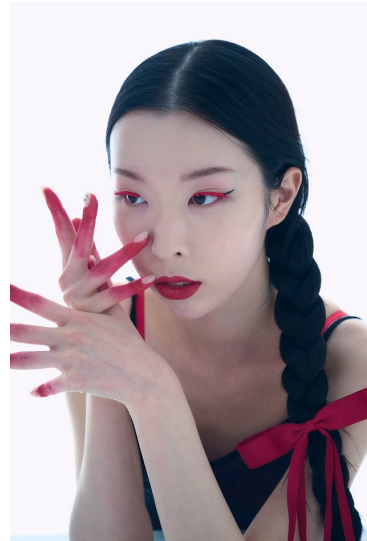

Morph

Morph Management, 36 Jangmun-ro Yongsan-gu Seoul Korea ZIP 04393 | Phone: +82 2 797 7200

LEE YOUNG JOO (@20.zoo_)

Height 174/5'8.5" Bust 77/30.5" A Waist 56/22" Hips 81/32" Shoe 240mm Hair Black Eyes Black Born in 2003