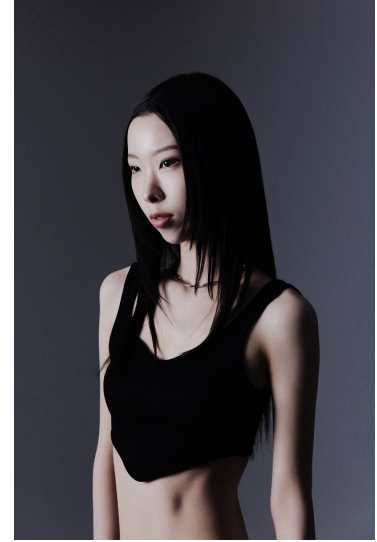

Morph

Morph Management, 36 Jangmun-ro Yongsan-gu Seoul Korea ZIP 04393 | Phone: +82 2 797 7200

LEE YOUNG JOO (@20.zoo_)

Height 174/5'8.5" Bust 77/30.5" A Waist 56/22" Hips 81/32" Shoe 240mm Hair Black Eyes Black Born in 2003