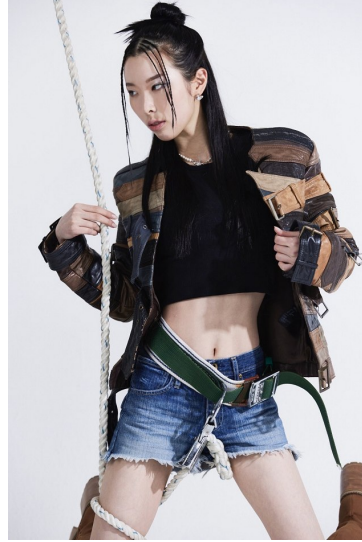

Morph

Morph Management, 36 Jangmun-ro Yongsan-gu Seoul Korea ZIP 04393 | Phone: +82 2 797 7200

LEE YOUNG JOO (@20.zoo_)

Height 174/5'8.5" Bust 77/30.5" A Waist 56/22" Hips 81/32" Shoe 240mm Hair Black Eyes Black Born in 2003