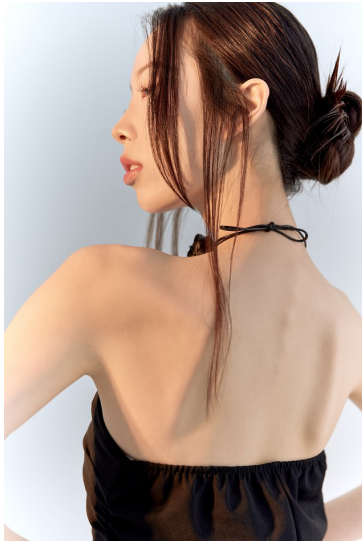

Morph

Morph Management, 36 Jangmun-ro Yongsan-gu Seoul Korea ZIP 04393 | Phone: +82 2 797 7200

LEE YOUNG JOO (@20.zoo_)

Height 174/5'8.5" Bust 77/30.5" A Waist 56/22" Hips 81/32" Shoe 240mm Hair Black Eyes Black Born in 2003