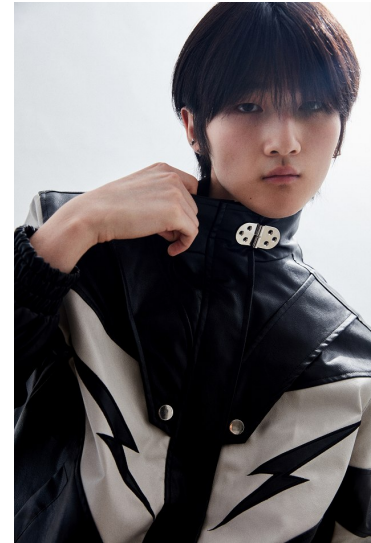

Morph

Morph Management, 36 Jangmun-ro Yongsan-gu Seoul Korea ZIP 04393 | Phone: +82 2 797 7200

CHOI HAE JIN (@hxe_xinnn)

Height 185/6'1" Chest 88/34.5" Waist 70/27.5" Hips 90/35.5" Shoe 280mm Hair Black Eyes Black Born in 2003

Morph

Morph Management, 36 Jangmun-ro Yongsan-gu Seoul Korea ZIP 04393 | Phone: +82 2 797 7200

CHOI HAE JIN (@hxe_xinmn)

Height 185/6'1" Chest 88/34.5" Waist 70/27.5" Hips 90/35.5" Shoe 280mm Hair Black Eyes Black Born in 2003