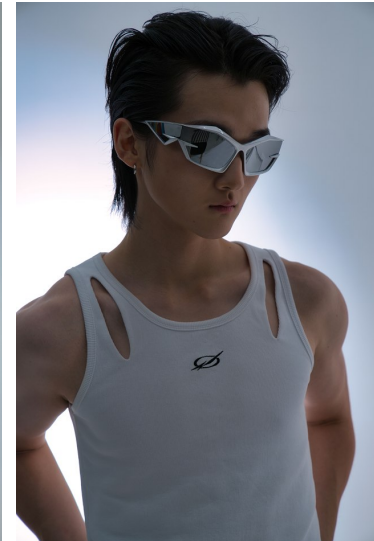

Morph

Morph Management, 36 Jangmun-ro Yongsan-gu Seoul Korea ZIP 04393 | Phone: +82 2 797 7200

CHOI HAE JIN (@hxe_xinnn)

Height 185/6'1" Chest 88/34.5" Waist 70/27.5" Hips 90/35.5" Shoe 280mm Hair Black Eyes Black Born in 2003

Morph

Morph Management, 36 Jangmun-ro Yongsan-gu Seoul Korea ZIP 04393 | Phone: +82 2 797 7200

CHOI HAE JIN (@hxe_xinmn)

Height 185/6'1" Chest 88/34.5" Waist 70/27.5" Hips 90/35.5" Shoe 280mm Hair Black Eyes Black Born in 2003