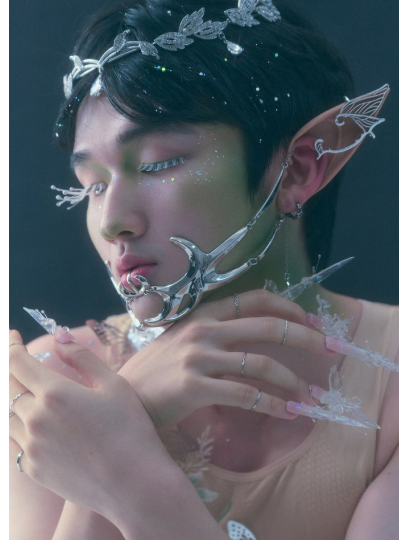

CHOI HAE JIN (@hxe_xinnn)

Morph

Morph Management, 36 Jangmun-ro Yongsan-gu Seoul Korea ZIP 04393 | Phone: +82 2 797 7200

CHOI HAE JIN (@hxe_xinmn)

Height 185/6'1" Chest 88/34.5" Waist 70/27.5" Hips 90/35.5" Shoe 280mm Hair Black Eyes Black Born in 2003