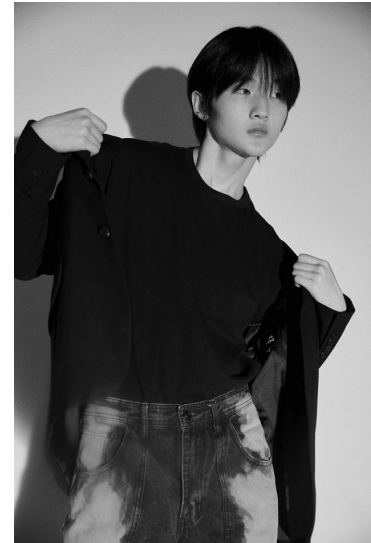

Morph

Morph Management, 36 Jangmun-ro Yongsan-gu Seoul Korea ZIP 04393 | Phone: +82 2 797 7200

CHOI HAE JIN (@hxe_xinnn)

Height 185/6'1" Chest 88/34.5" Waist 70/27.5" Hips 90/35.5" Shoe 280mm Hair Black Eyes Black Born in 2003