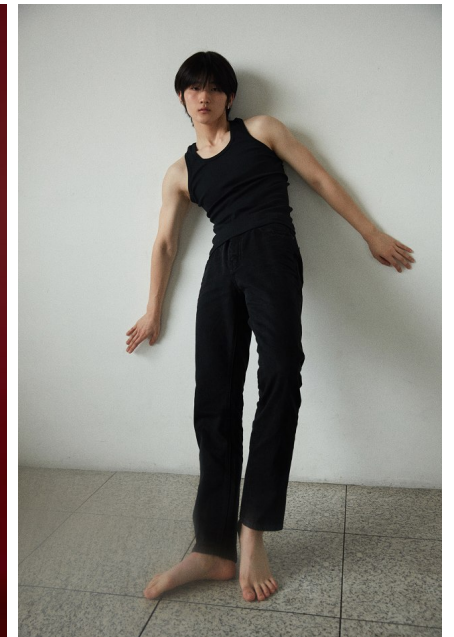

# Morph

Morph Management, 36 Jangmun-ro Yongsan-gu Seoul Korea ZIP 04393 | Phone: +82 2 797 7200

**Choi Hae Jin (@hxe\_xinn)**

Height 185/6'1" Chest 88/34.5" Waist 70/27.5" Hips 90/35.5" Shoe 280mm Hair Black Eyes Black Born in 2003