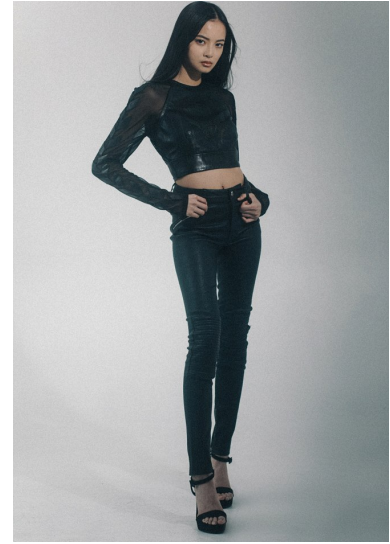

# Morph

Morph Management, 36 Jangmun-ro Yongsan-gu Seoul Korea ZIP 04393 | Phone: +82 2 797 7200

SARAH HUYNH (@thesarahhuynh)

Height 173/5'8" Bust 76/30" Waist 58/23" Hips 85/33.5" Hair Black Eyes Black Born in 2000