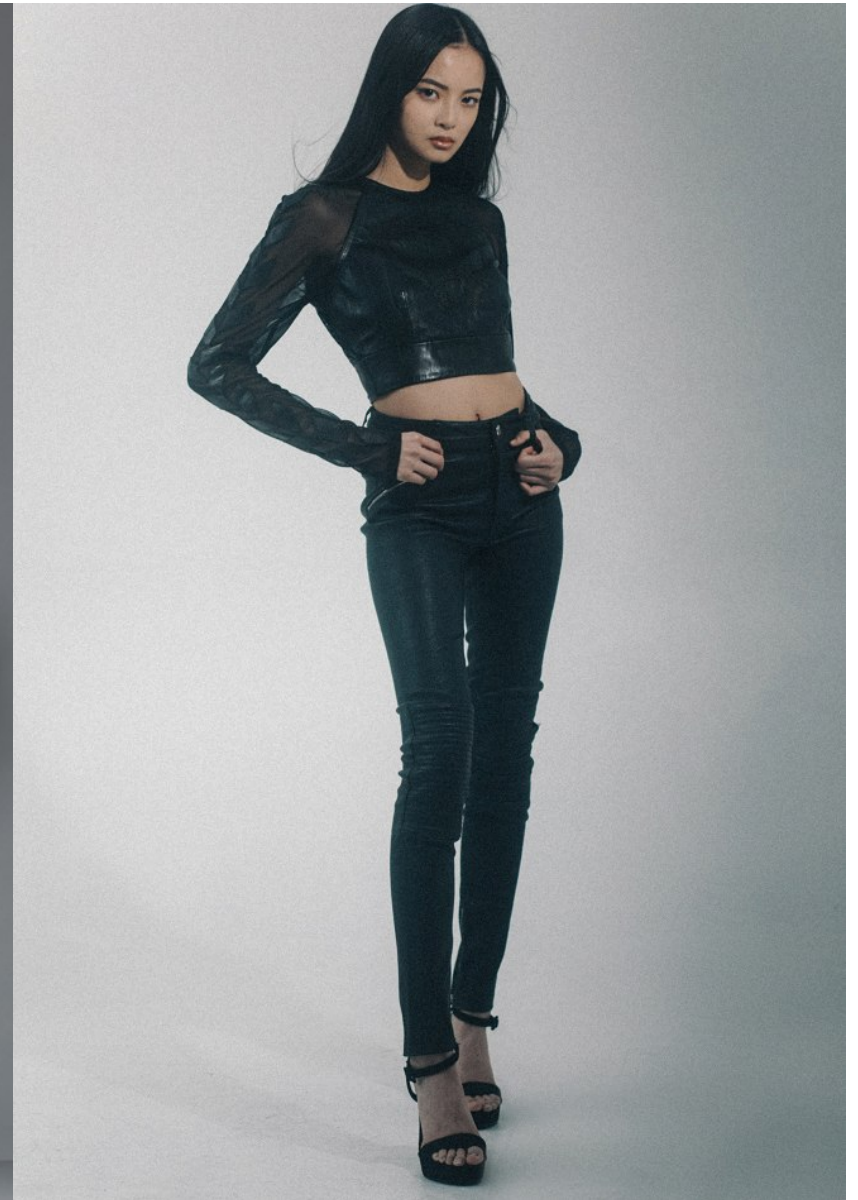

Morph

Morph Management, 36 Jangmun-ro Yongsan-gu Seoul Korea ZIP 04393 | Phone: +82 2 797 7200

SARAH HUYNH (@thesarahhuynh)

Height 173/5'8" Bust 76/30" Waist 58/23" Hips 85/33.5" Hair Black Eyes Black Born in 2000