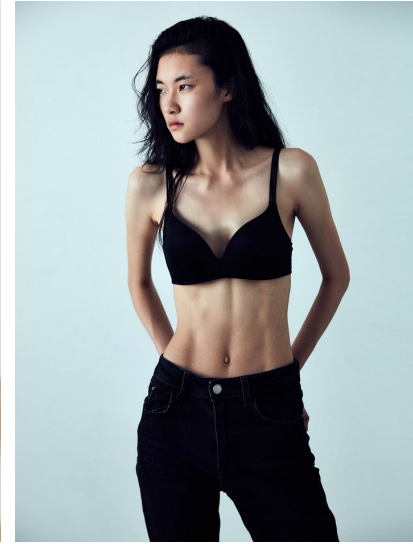

Morph

Morph Management, 36 Jangmun-ro Yongsan-gu Seoul Korea ZIP 04393 | Phone: +82 2 797 7200

JOO YOUNG IN (@zoo_0__person_)

Height 177/5'9.5" Bust 77/30.5" A Waist 52/20.5" Hips 89/35" Shoe 245mm Hair Black Eyes Black Born in 2002