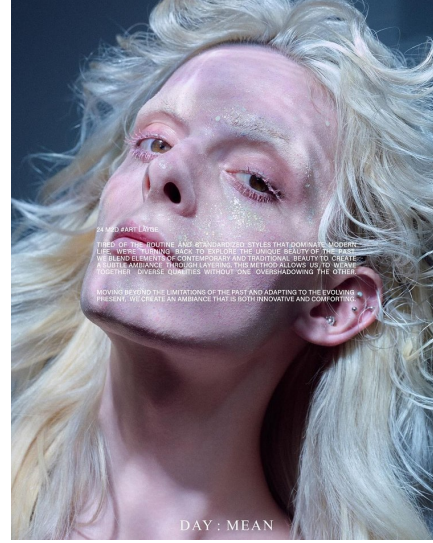

Morph

Morph Management, 36 Jangmun-ro Yongsan-gu Seoul Korea ZIP 04393 | Phone: +82 2 797 7200

GIGI HARI (@gigi.hari)

Height 182/5'11.5" Bust 80/31.5" A Waist 61/24" Hips 85/33.5" Shoe 260mm Hair Blonde Eyes Green/Brown Born in 1994