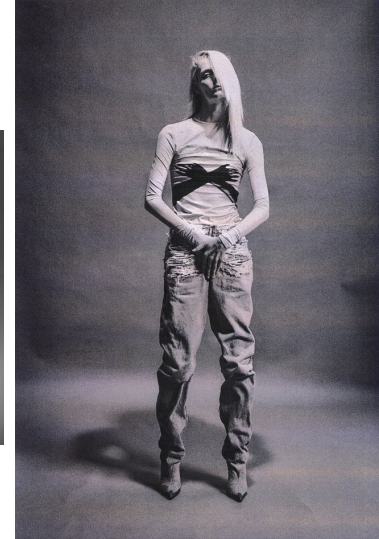

Morph

Morph Management, 36 Jangmun-ro Yongsan-gu Seoul Korea ZIP 04393 | Phone: +82 2 797 7200

GIGI HARI (@gigi.hari)

Height 182/5'11.5" Bust 80/31.5" A Waist 61/24" Hips 85/33.5" Shoe 260mm Hair Blonde Eyes Green/Brown Born in 1994