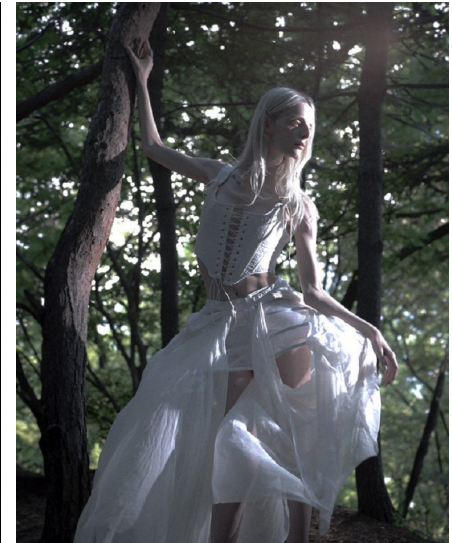

Morph

Morph Management, 36 Jangmun-ro Yongsan-gu Seoul Korea ZIP 04393 | Phone: +82 2 797 7200

GIGI HARI (@gigi.hari)

Height 182/5'11.5" Bust 80/31.5" A Waist 61/24" Hips 85/33.5" Shoe 260mm Hair Blonde Eyes Green/Brown Born in 1994