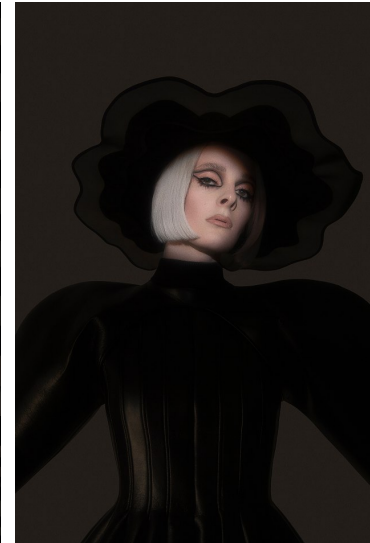

Morph

Morph Management, 36 Jangmun-ro Yongsan-gu Seoul Korea ZIP 04393 | Phone: +82 2 797 7200

GIGI HARI (@gigi.hari)

Height 182/5'11.5" Bust 80/31.5" A Waist 61/24" Hips 85/33.5" Shoe 260mm Hair Blonde Eyes Green/Brown Born in 1994