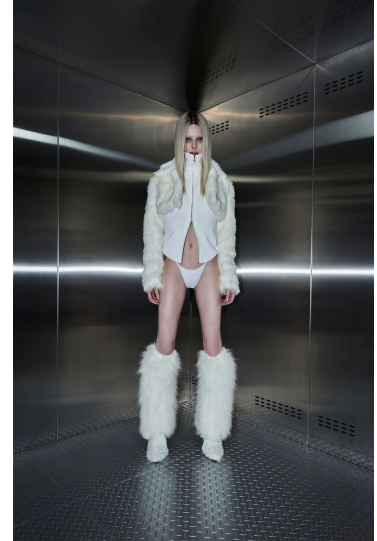

Morph

Morph Management, 36 Jangmun-ro Yongsan-gu Seoul Korea ZIP 04393 | Phone: +82 2 797 7200

GIGI HARI (@gigi.hari)

Height 182/5'11.5" Bust 80/31.5" A Waist 61/24" Hips 85/33.5" Shoe 260mm Hair Blonde Eyes Green/Brown Born in 1994