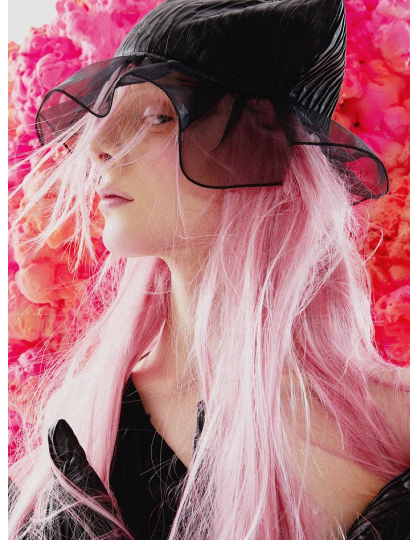

Morph

Morph Management, 36 Jangmun-ro Yongsan-gu Seoul Korea ZIP 04393 | Phone: +82 2 797 7200

GIGI HARI (@gigi.hari)

Height 182/5'11.5" Bust 80/31.5" A Waist 61/24" Hips 85/33.5" Shoe 260mm Hair Blonde Eyes Green/Brown Born in 1994