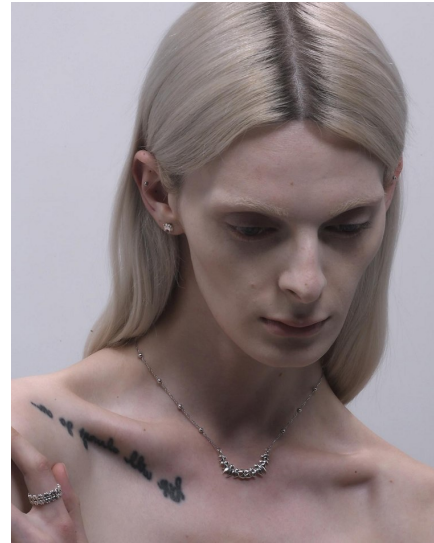

Morph

Morph Management, 36 Jangmun-ro Yongsan-gu Seoul Korea ZIP 04393 | Phone: +82 2 797 7200

GIGI HARI (@gigi.hari)

Height 182/5'11.5" Bust 80/31.5" A Waist 61/24" Hips 85/33.5" Shoe 260mm Hair Blonde Eyes Green/Brown Born in 1994