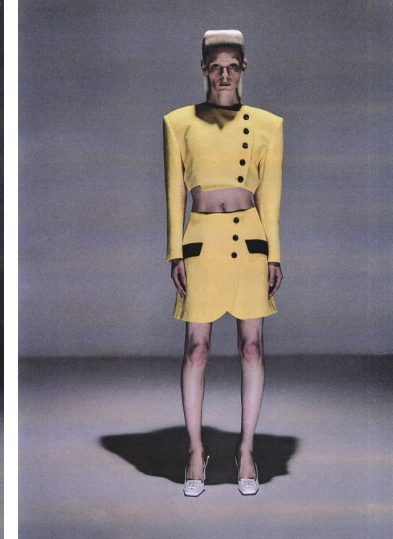

Morph

Morph Management, 36 Jangmun-ro Yongsan-gu Seoul Korea ZIP 04393 | Phone: +82 2 797 7200

GIGI HARI (@gigi.hari)

Height 182/5'11.5" Bust 80/31.5" A Waist 61/24" Hips 85/33.5" Shoe 260mm Hair Blonde Eyes Green/Brown Born in 1994