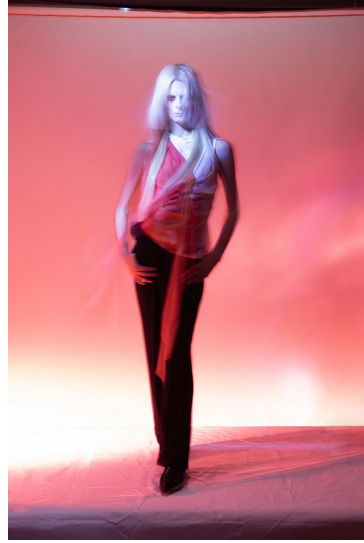

Morph

Morph Management, 36 Jangmun-ro Yongsan-gu Seoul Korea ZIP 04393 | Phone: +82 2 797 7200

GIGI HARI (@gigi.hari)

Height 182/5'11.5" Bust 80/31.5" A Waist 61/24" Hips 85/33.5" Shoe 260mm Hair Blonde Eyes Green/Brown Born in 1994