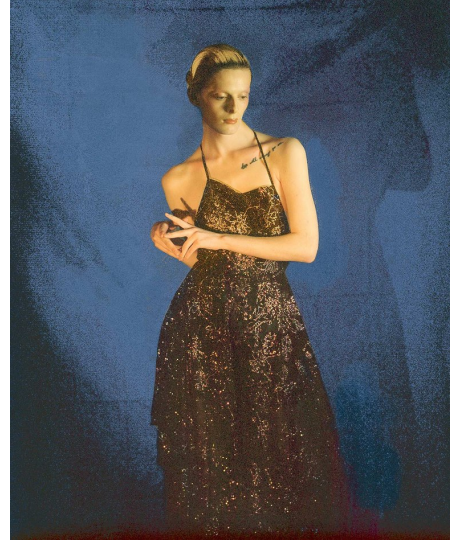

Morph

Morph Management, 36 Jangmun-ro Yongsan-gu Seoul Korea ZIP 04393 | Phone: +82 2 797 7200

GIGI HARI (@gigi.hari)

Height 182/5'11.5" Bust 80/31.5" A Waist 61/24" Hips 85/33.5" Shoe 260mm Hair Blonde Eyes Green/Brown Born in 1994