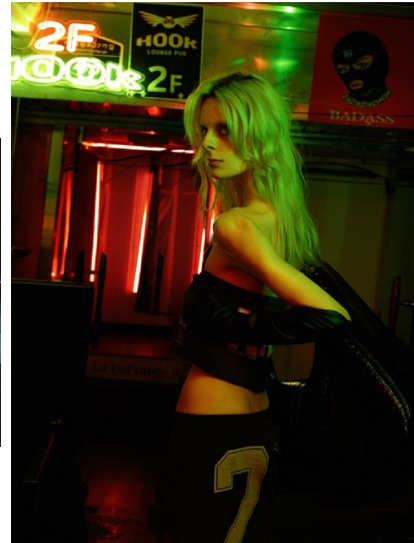

Morph

Morph Management, 36 Jangmun-ro Yongsan-gu Seoul Korea ZIP 04393 | Phone: +82 2 797 7200

GIGI HARI (@gigi.hari)

Height 182/5'11.5" Bust 80/31.5" A Waist 61/24" Hips 85/33.5" Shoe 260mm Hair Blonde Eyes Green/Brown Born in 1994