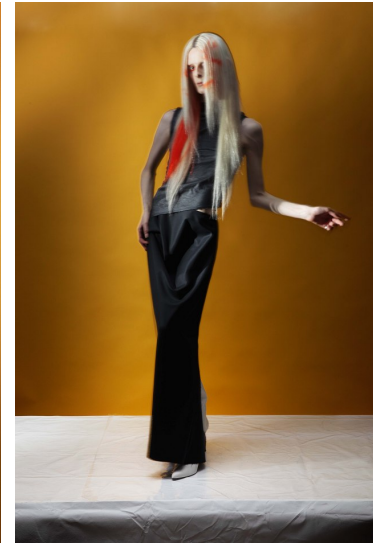

Morph

Morph Management, 36 Jangmun-ro Yongsan-gu Seoul Korea ZIP 04393 | Phone: +82 2 797 7200

GIGI HARI (@gigi.hari)

Height 182/5'11.5" Bust 80/31.5" A Waist 61/24" Hips 85/33.5" Shoe 260mm Hair Blonde Eyes Green/Brown Born in 1994