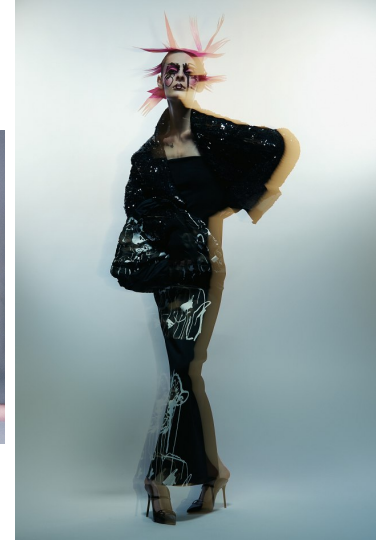

Morph

Morph Management, 36 Jangmun-ro Yongsan-gu Seoul Korea ZIP 04393 | Phone: +82 2 797 7200

GIGI HARI (@gigi.hari)

Height 182/5'11.5" Bust 80/31.5" A Waist 61/24" Hips 85/33.5" Shoe 260mm Hair Blonde Eyes Green/Brown Born in 1994