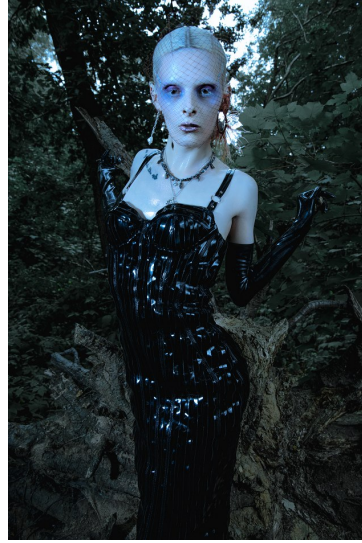

Morph

Morph Management, 36 Jangmun-ro Yongsan-gu Seoul Korea ZIP 04393 | Phone: +82 2 797 7200

GIGI HARI (@gigi.hari)

Height 182/5'11.5" Bust 80/31.5" A Waist 61/24" Hips 85/33.5" Shoe 260mm Hair Blonde Eyes Green/Brown Born in 1994