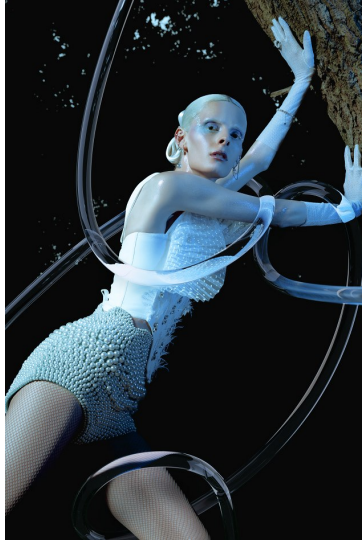

Morph

Morph Management, 36 Jangmun-ro Yongsan-gu Seoul Korea ZIP 04393 | Phone: +82 2 797 7200

GIGI HARI (@gigi.hari)

Height 182/5'11.5" Bust 80/31.5" A Waist 61/24" Hips 85/33.5" Shoe 260mm Hair Blonde Eyes Green/Brown Born in 1994