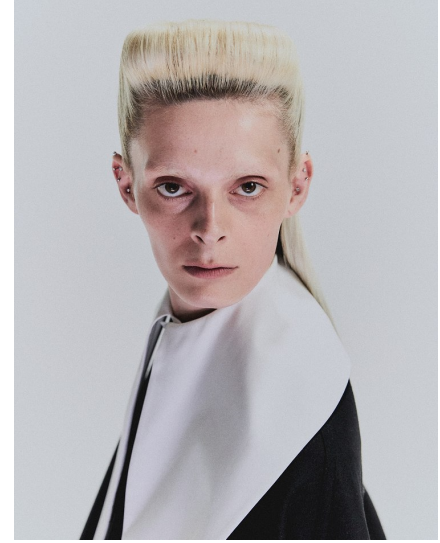

Morph

Morph Management, 36 Jangmun-ro Yongsan-gu Seoul Korea ZIP 04393 | Phone: +82 2 797 7200

GIGI HARI (@gigi.hari)

Height 182/5'11.5" Bust 80/31.5" A Waist 61/24" Hips 85/33.5" Shoe 260mm Hair Blonde Eyes Green/Brown Born in 1994