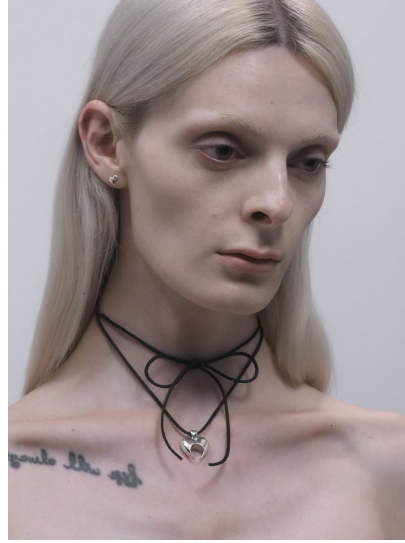

Morph

Morph Management, 36 Jangmun-ro Yongsan-gu Seoul Korea ZIP 04393 | Phone: +82 2 797 7200

GIGI HARI (@gigi.hari)

Height 182/5'11.5" Bust 80/31.5" A Waist 61/24" Hips 85/33.5" Shoe 260mm Hair Blonde Eyes Green/Brown Born in 1994