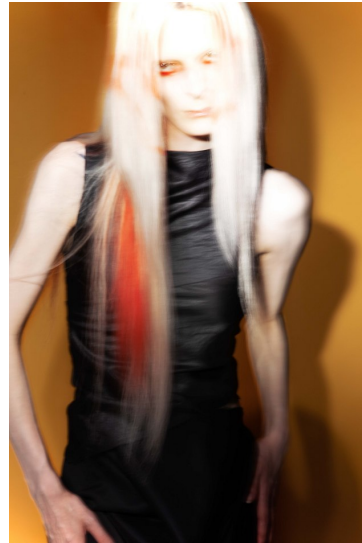

Morph

Morph Management, 36 Jangmun-ro Yongsan-gu Seoul Korea ZIP 04393 | Phone: +82 2 797 7200

GIGI HARI (@gigi.hari)

Height 182/5'11.5" Bust 80/31.5" A Waist 61/24" Hips 85/33.5" Shoe 260mm Hair Blonde Eyes Green/Brown Born in 1994