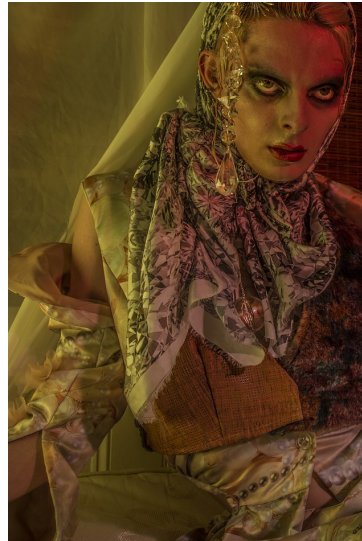

Morph

Morph Management, 36 Jangmun-ro Yongsan-gu Seoul Korea ZIP 04393 | Phone: +82 2 797 7200

GIGI HARI (@gigi.hari)

Height 182/5'11.5" Bust 80/31.5" A Waist 61/24" Hips 85/33.5" Shoe 260mm Hair Blonde Eyes Green/Brown Born in 1994