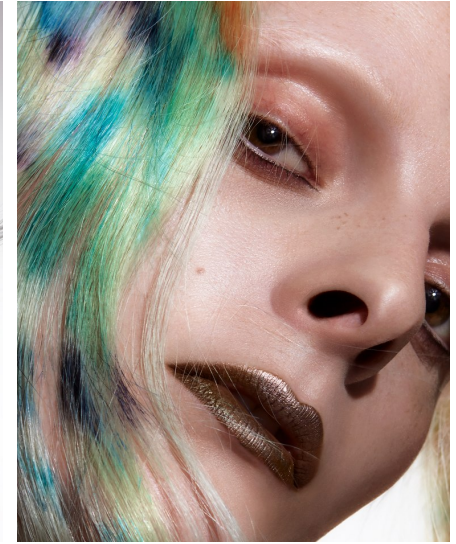

Morph

Morph Management, 36 Jangmun-ro Yongsan-gu Seoul Korea ZIP 04393 | Phone: +82 2 797 7200

GIGI HARI (@gigi.hari)

Height 182/5'11.5" Bust 80/31.5" A Waist 61/24" Hips 85/33.5" Shoe 260mm Hair Blonde Eyes Green/Brown Born in 1994