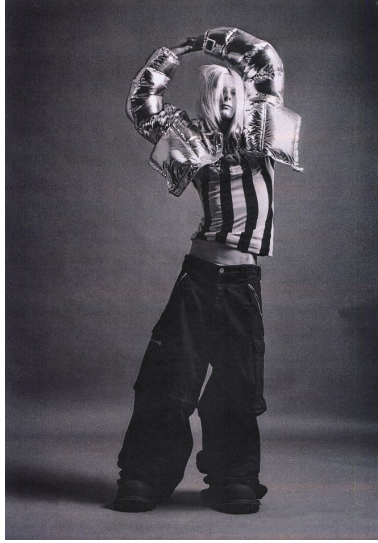

Morph

Morph Management, 36 Jangmun-ro Yongsan-gu Seoul Korea ZIP 04393 | Phone: +82 2 797 7200

GIGI HARI (@gigi.hari)

Height 182/5'11.5" Bust 80/31.5" A Waist 61/24" Hips 85/33.5" Shoe 260mm Hair Blonde Eyes Green/Brown Born in 1994