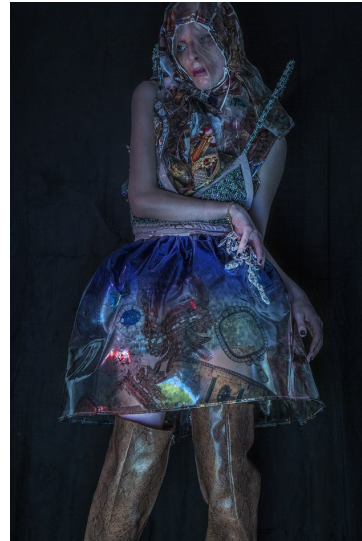

Morph

Morph Management, 36 Jangmun-ro Yongsan-gu Seoul Korea ZIP 04393 | Phone: +82 2 797 7200

GIGI HARI (@gigi.hari)

Height 182/5'11.5" Bust 80/31.5" A Waist 61/24" Hips 85/33.5" Shoe 260mm Hair Blonde Eyes Green/Brown Born in 1994