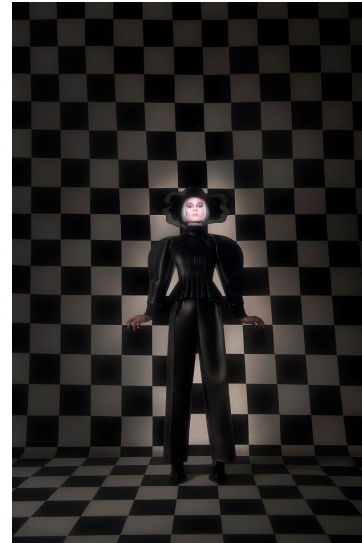

Morph

Morph Management, 36 Jangmun-ro Yongsan-gu Seoul Korea ZIP 04393 | Phone: +82 2 797 7200

GIGI HARI (@gigi.hari)

Height 182/5'11.5" Bust 80/31.5" A Waist 61/24" Hips 85/33.5" Shoe 260mm Hair Blonde Eyes Green/Brown Born in 1994