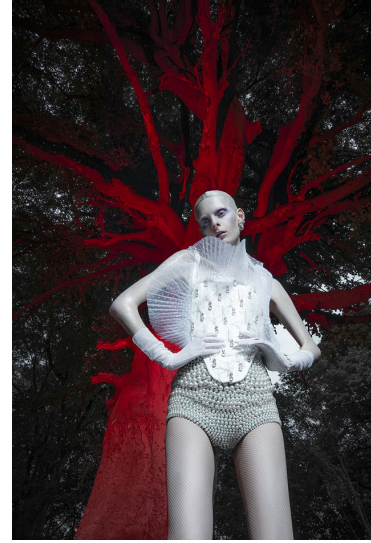

Morph

Morph Management, 36 Jangmun-ro Yongsan-gu Seoul Korea ZIP 04393 | Phone: +82 2 797 7200

GIGI HARI (@gigi.hari)

Height 182/5'11.5" Bust 80/31.5" A Waist 61/24" Hips 85/33.5" Shoe 260mm Hair Blonde Eyes Green/Brown Born in 1994