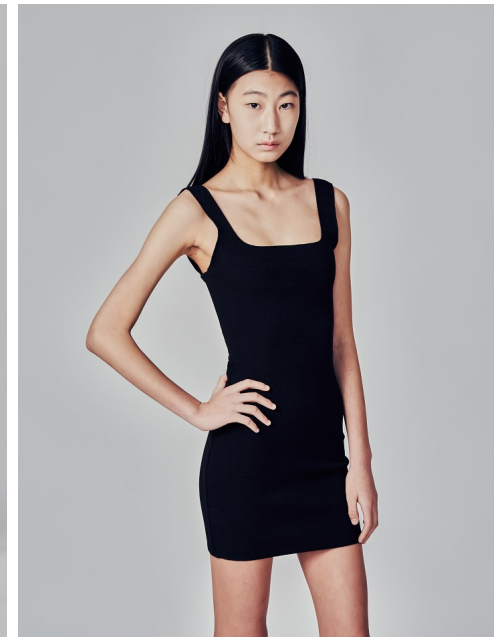

# Morph

Morph Management, 36 Jangmun-ro Yongsan-gu Seoul Korea ZIP 04393 | Phone: +82 2 797 7200

**Ham Chae Yoon (@n00y\_eahc.mah.4211)**  
Height 173/5'8" Bust 74/29" A Waist 58/23" Hips 85/33.5" Shoe 245mm  
Hair Black Eyes Black Born in 2009