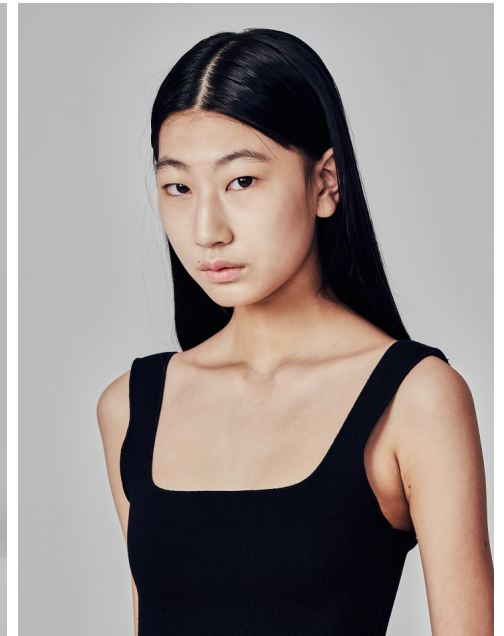

# Morph

Morph Management, 36 Jangmun-ro Yongsan-gu Seoul Korea ZIP 04393 | Phone: +82 2 797 7200

**Ham Chae Yoon (@n00y\_eahc.mah.4211)**  
Height 173/5'8" Bust 74/29" A Waist 58/23" Hips 85/33.5" Shoe 245mm  
Hair Black Eyes Black Born in 2009