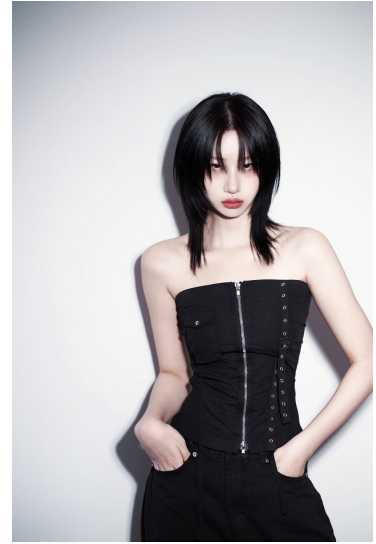

Morph

Morph Management, 36 Jangmun-ro Yongsan-gu Seoul Korea ZIP 04393 | Phone: +82 2 797 7200

HAN SEO JI (@hanseoxi)

Height 176/5'9.5" Bust 82/32.5" A/B Waist 57/22.5" Hips 87/34.5" Shoe 245mm Hair Black Eyes Black Born in 2005