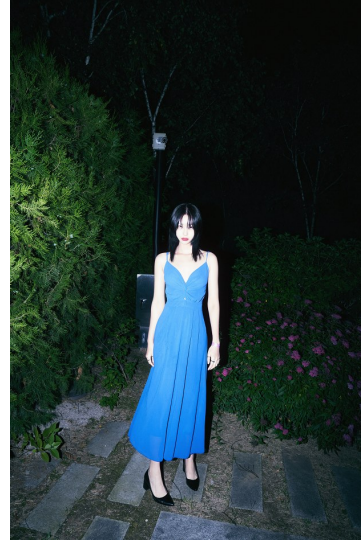

Morph

Morph Management, 36 Jangmun-ro Yongsan-gu Seoul Korea ZIP 04393 | Phone: +82 2 797 7200

HAN SEO JI (@hanseoxi)

Height 176/5'9.5" Bust 82/32.5" A/B Waist 57/22.5" Hips 87/34.5" Shoe 245mm Hair Black Eyes Black Born in 2005