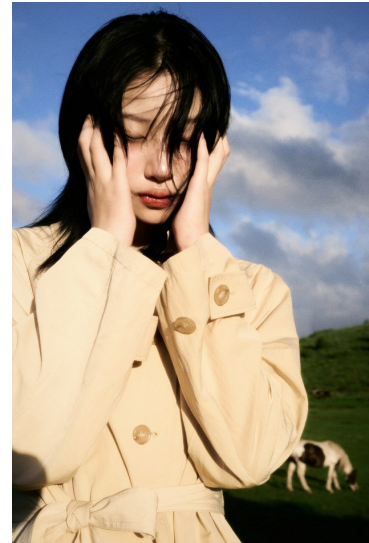

Morph

Morph Management, 36 Jangmun-ro Yongsan-gu Seoul Korea ZIP 04393 | Phone: +82 2 797 7200

HAN SEO JI (@hanseoxi)

Height 176/5'9.5" Bust 82/32.5" A/B Waist 57/22.5" Hips 87/34.5" Shoe 245mm Hair Black Eyes Black Born in 2005