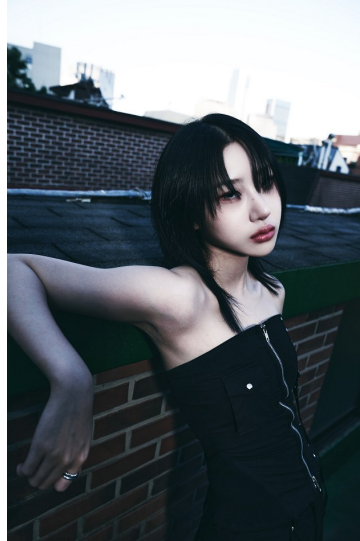

Morph

Morph Management, 36 Jangmun-ro Yongsan-gu Seoul Korea ZIP 04393 | Phone: +82 2 797 7200

HAN SEO JI (@hanseoxi)

Height 176/5'9.5" Bust 82/32.5" A/B Waist 57/22.5" Hips 87/34.5" Shoe 245mm Hair Black Eyes Black Born in 2005