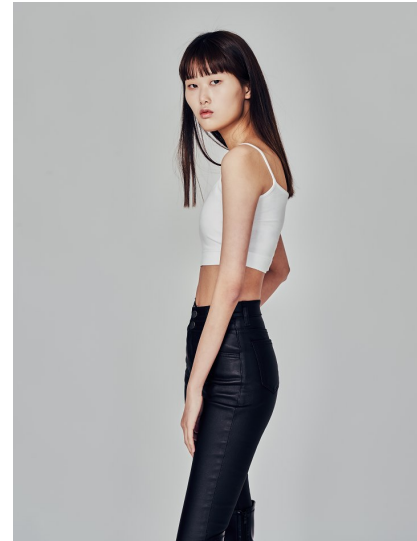

Morph

Morph Management, 36 Jangmun-ro Yongsan-gu Seoul Korea ZIP 04393 | Phone: +82 2 797 7200

KIM WON HEE (@1ing._.xx)

Height 175/5'9" Bust 80/31.5" A Waist 62/24.5" Hips 86/34" Shoe 240mm Hair Brown Eyes Black Born in 2002