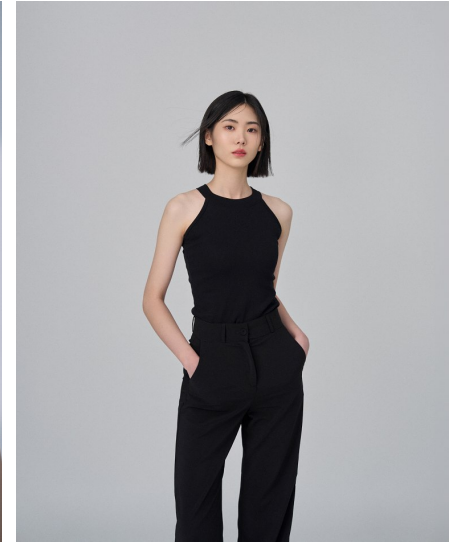

# Morph

Morph Management, 36 Jangmun-ro Yongsan-gu Seoul Korea ZIP 04393 | Phone: +82 2 797 7200

SHIN CHAE YOUNG (@cy.\_.o\_)

Height 171/5'7.5" Bust 76/30" A Waist 58/23" Hips 85/33.5" Shoe 250mm Hair Black Eyes Brown Born in 2002

# Morph

Morph Management, 36 Jangmun-ro Yongsan-gu Seoul Korea ZIP 04393 | Phone: +82 2 797 7200

SHIN CHAE YOUNG (@cy.\_o\_)

Height 171/5'7.5" Bust 76/30" A Waist 58/23" Hips 85/33.5" Shoe 250mm Hair Black Eyes Brown Born in 2002