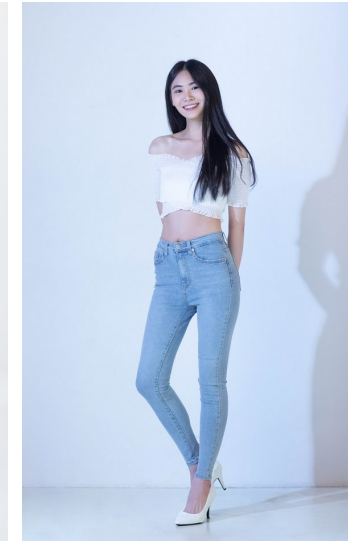

# Morph

Morph Management, 36 Jangmun-ro Yongsan-gu Seoul Korea ZIP 04393 | Phone: +82 2 797 7200

SHIN CHAE YOUNG (@cy.\_.o\_)

Height 171/5'7.5" Bust 76/30" A Waist 58/23" Hips 85/33.5" Shoe 250mm Hair Black Eyes Brown Born in 2002

# Morph

Morph Management, 36 Jangmun-ro Yongsan-gu Seoul Korea ZIP 04393 | Phone: +82 2 797 7200

SHIN CHAE YOUNG (@cy.\_o\_)

Height 171/5'7.5" Bust 76/30" A Waist 58/23" Hips 85/33.5" Shoe 250mm Hair Black Eyes Brown Born in 2002