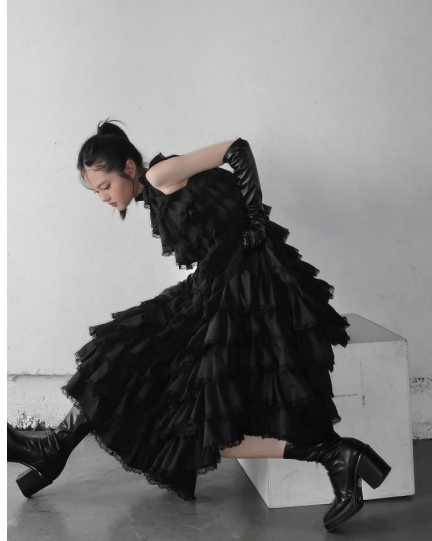

Morph

Morph Management, 36 Jangmun-ro Yongsan-gu Seoul Korea ZIP 04393 | Phone: +82 2 797 7200

CHOI SO DAM (@mxrisoxann)

Height 171/5'7.5" Bust 74/29" A Waist 58/23" Hips 87/34.5" Shoe 230mm Hair Black Eyes Black Born in 2004