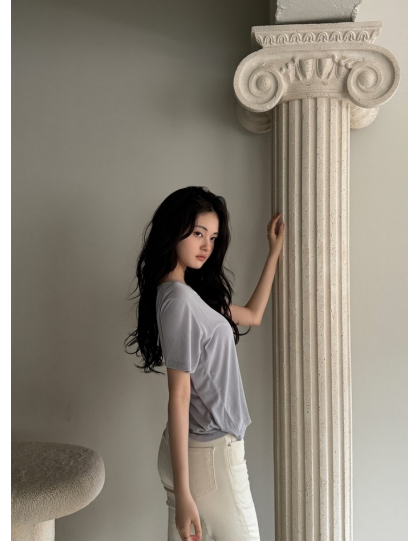

Morph

Morph Management, 36 Jangmun-ro Yongsan-gu Seoul Korea ZIP 04393 | Phone: +82 2 797 7200

CHOI SO DAM (@mxrisoxann)

Height 171/5'7.5" Bust 74/29" A Waist 58/23" Hips 87/34.5" Shoe 230mm Hair Black Eyes Black Born in 2004