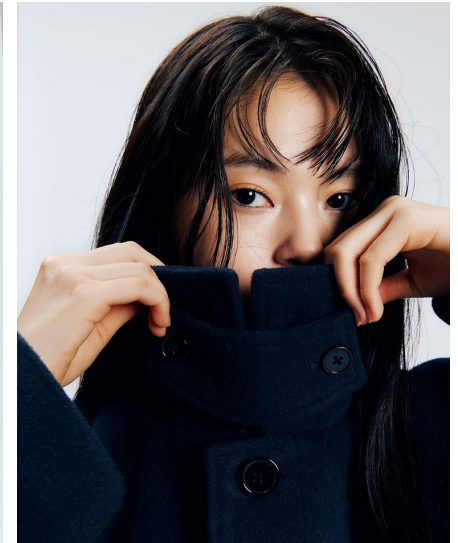

Morph

Morph Management, 36 Jangmun-ro Yongsan-gu Seoul Korea ZIP 04393 | Phone: +82 2 797 7200

CHOI SO DAM (@mxrisoxann)

Height 171/5'7.5" Bust 74/29" A Waist 58/23" Hips 87/34.5" Shoe 230mm Hair Black Eyes Black Born in 2004