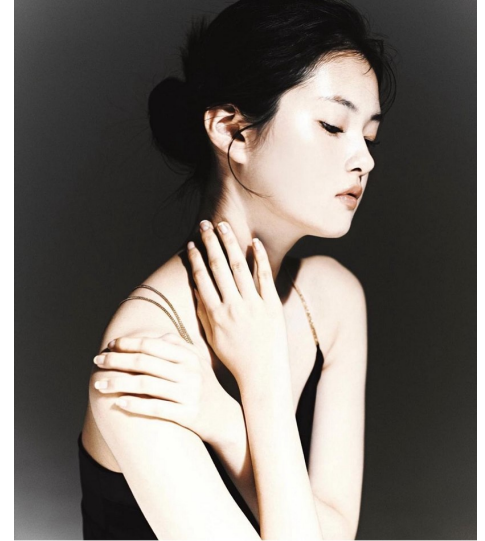

Morph

Morph Management, 36 Jangmun-ro Yongsan-gu Seoul Korea ZIP 04393 | Phone: +82 2 797 7200

CHOI SO DAM (@mxrisoxann)

Height 171/5'7.5" Bust 74/29" A Waist 58/23" Hips 87/34.5" Shoe 230mm Hair Black Eyes Black Born in 2004