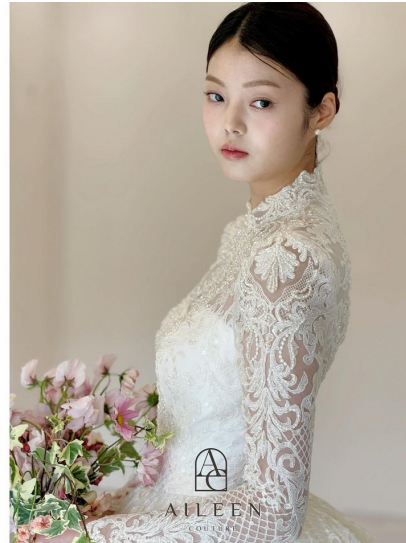

Morph

Morph Management, 36 Jangmun-ro Yongsan-gu Seoul Korea ZIP 04393 | Phone: +82 2 797 7200

LEE JOO HYUN (@jooiooui)

Height 178/5'10" Bust 80/31.5" A Waist 60/23.5" Hips 90/35.5" Shoe 250mm Hair Black Eyes Black Born in 2004