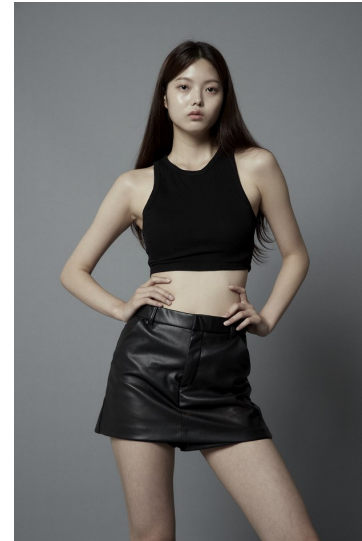

Morph

Morph Management, 36 Jangmun-ro Yongsan-gu Seoul Korea ZIP 04393 | Phone: +82 2 797 7200

LEE JOO HYUN (@jooiooui)

Height 178/5'10" Bust 80/31.5" A Waist 60/23.5" Hips 90/35.5" Shoe 250mm Hair Black Eyes Black Born in 2004