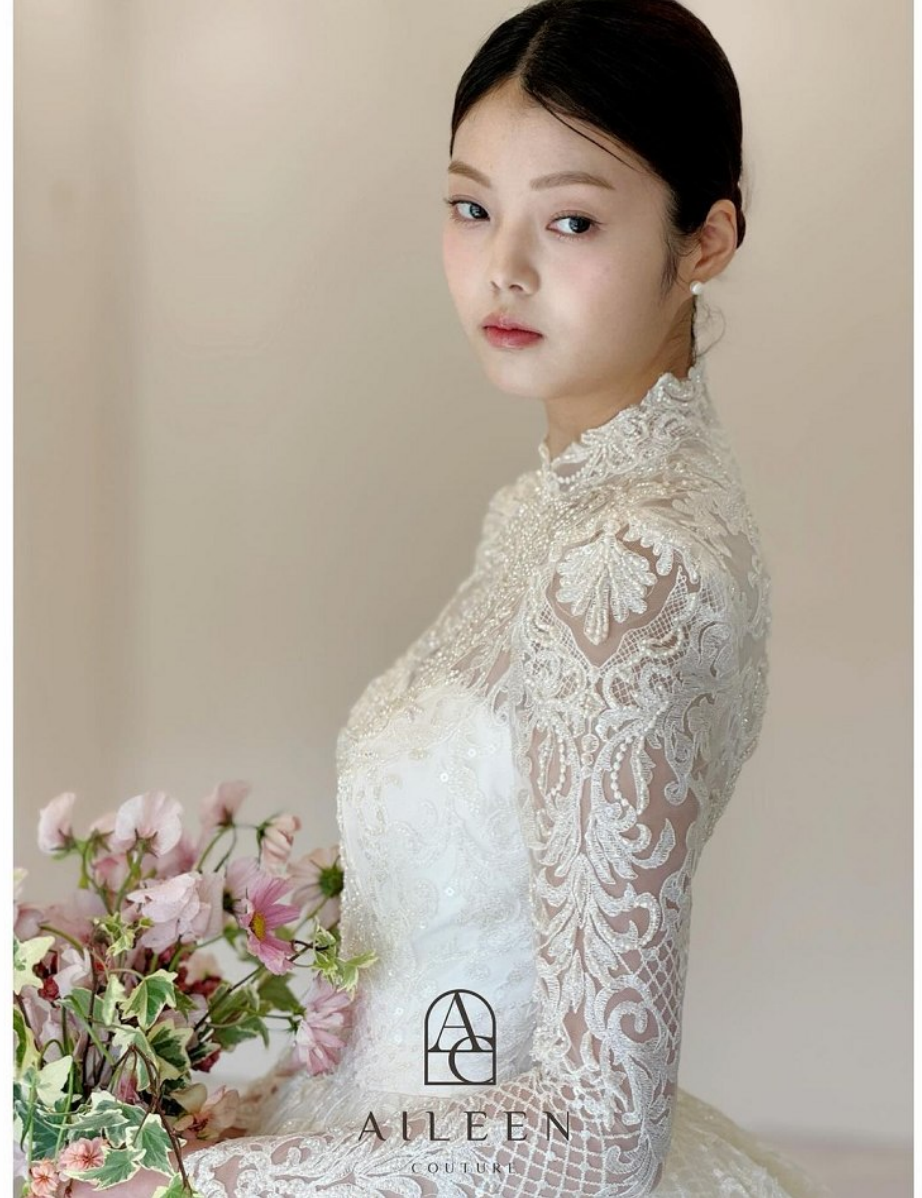

Morph

Morph Management, 36 Jangmun-ro Yongsan-gu Seoul Korea ZIP 04393 | Phone: +82 2 797 7200

LEE JOO HYUN (@jooiooui)

Height 178/5'10" Bust 80/31.5" A Waist 60/23.5" Hips 90/35.5" Shoe 250mm Hair Black Eyes Black Born in 2004