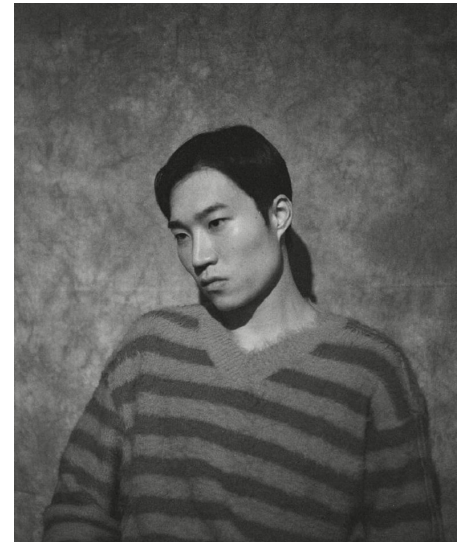

Morph

Morph Management, 36 Jangmun-ro Yongsan-gu Seoul Korea ZIP 04393 | Phone: +82 2 797 7200

MIN WOO JIN (@alsdnwls)

Height 190/6'2.5" Chest 89/35" Waist 68/26.5" Hips 94/37" Shoe 280mm Hair Black Eyes Brown Born in 2000