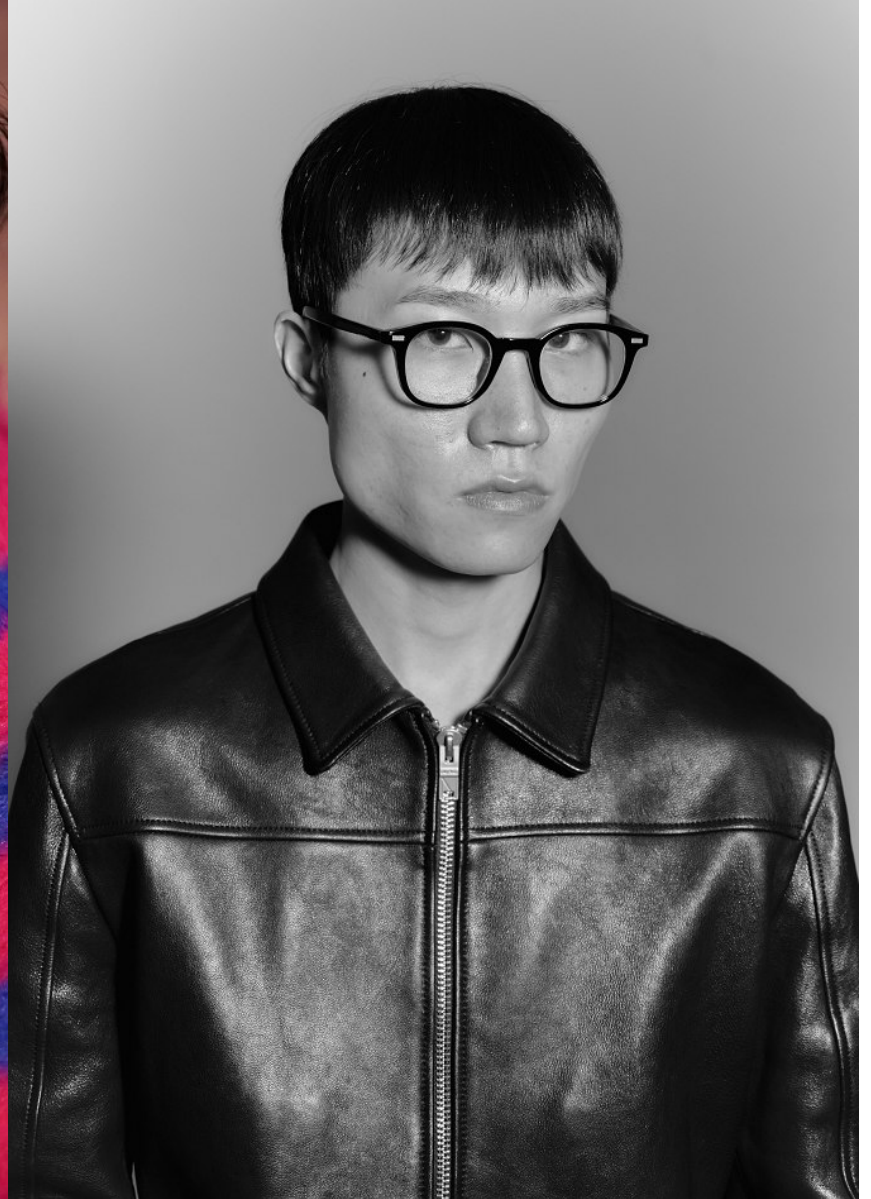

Morph

Morph Management, 36 Jangmun-ro Yongsan-gu Seoul Korea ZIP 04393 | Phone: +82 2 797 7200

MIN WOO JIN (@alsdnwls)

Height 190/6'2.5" Chest 89/35" Waist 68/26.5" Hips 94/37" Shoe 280mm Hair Black Eyes Brown Born in 2000