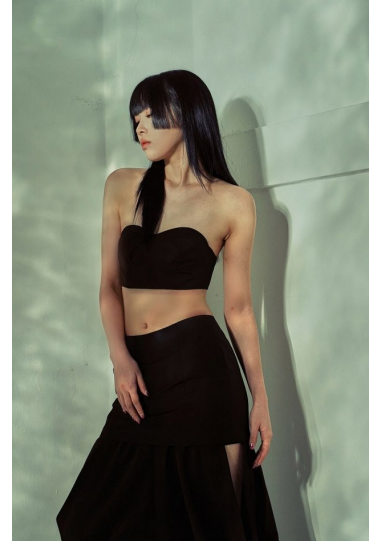

# Morph

Morph Management, 36 Jangmun-ro Yongsan-gu Seoul Korea ZIP 04393 | Phone: +82 2 797 7200

YOO SO HYEON (@upeepboo)

Height 173/5'8" Bust 79/31" A Waist 60/23.5" Hips 89/35" Shoe 240mm Hair Black Eyes Brown Born in 2001