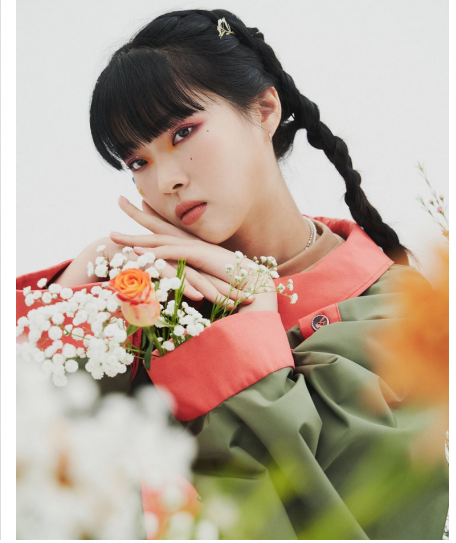

# Morph

Morph Management, 36 Jangmun-ro Yongsan-gu Seoul Korea ZIP 04393 | Phone: +82 2 797 7200

YOO SO HYEON (@upeepboo)

Height 173/5'8" Bust 79/31" A Waist 60/23.5" Hips 89/35" Shoe 240mm Hair Black Eyes Brown Born in 2001