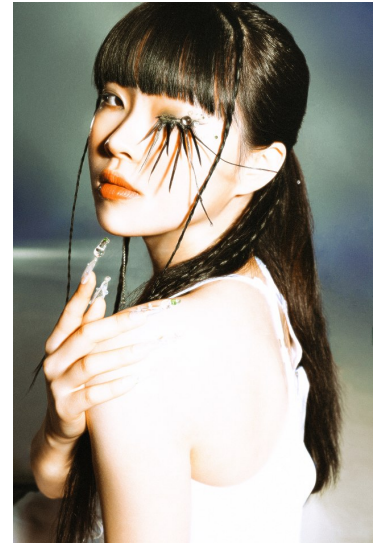

# Morph

Morph Management, 36 Jangmun-ro Yongsan-gu Seoul Korea ZIP 04393 | Phone: +82 2 797 7200

YOO SO HYEON (@upeepboo)

Height 173/5'8" Bust 79/31" A Waist 60/23.5" Hips 89/35" Shoe 240mm Hair Black Eyes Brown Born in 2001