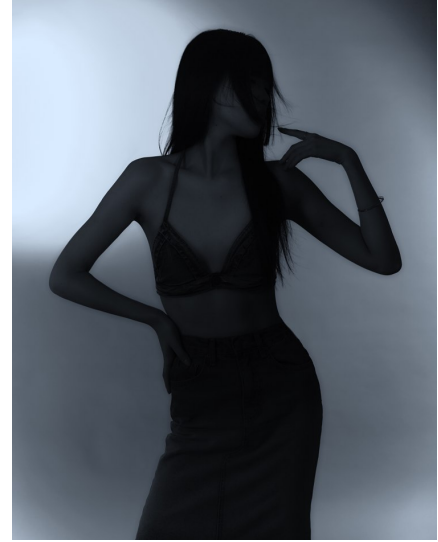

# Morph

Morph Management, 36 Jangmun-ro Yongsan-gu Seoul Korea ZIP 04393 | Phone: +82 2 797 7200

YOO SO HYEON (@upeepboo)

Height 173/5'8" Bust 79/31" A Waist 60/23.5" Hips 89/35" Shoe 240mm Hair Black Eyes Brown Born in 2001