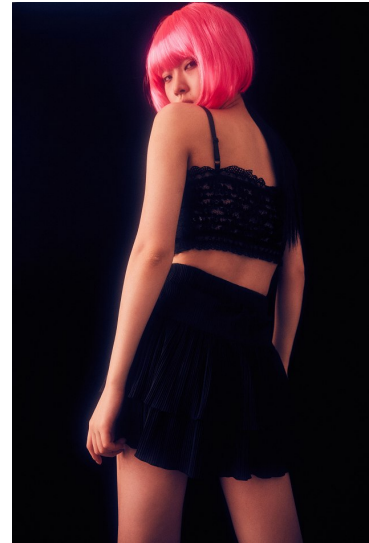

# Morph

Morph Management, 36 Jangmun-ro Yongsan-gu Seoul Korea ZIP 04393 | Phone: +82 2 797 7200

YOO SO HYEON (@upeepboo)

Height 173/5'8" Bust 79/31" A Waist 60/23.5" Hips 89/35" Shoe 240mm Hair Black Eyes Brown Born in 2001