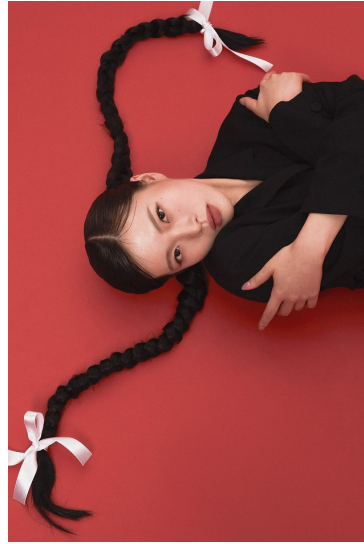

# Morph

Morph Management, 36 Jangmun-ro Yongsan-gu Seoul Korea ZIP 04393 | Phone: +82 2 797 7200

YOO SO HYEON (@upeepboo)

Height 173/5'8" Bust 79/31" A Waist 60/23.5" Hips 89/35" Shoe 240mm Hair Black Eyes Brown Born in 2001