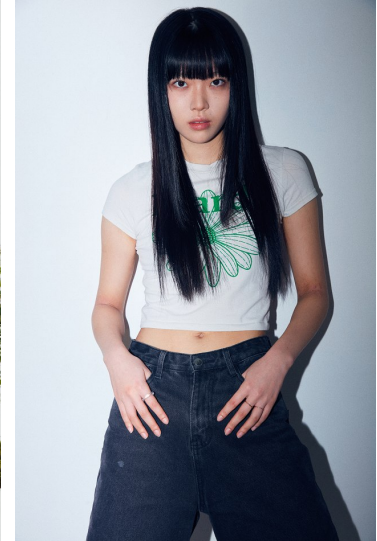

# Morph

Morph Management, 36 Jangmun-ro Yongsan-gu Seoul Korea ZIP 04393 | Phone: +82 2 797 7200

YOO SO HYEON (@upeepboo)

Height 173/5'8" Bust 79/31" A Waist 60/23.5" Hips 89/35" Shoe 240mm Hair Black Eyes Brown Born in 2001