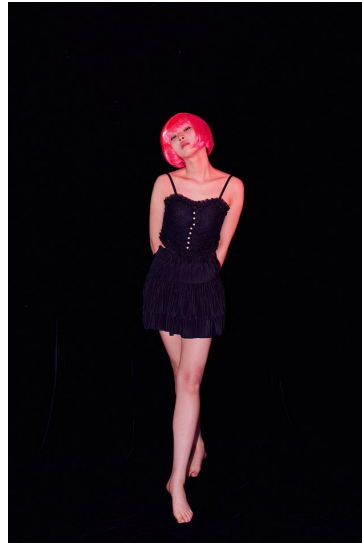

# Morph

Morph Management, 36 Jangmun-ro Yongsan-gu Seoul Korea ZIP 04393 | Phone: +82 2 797 7200

YOO SO HYEON (@upeepboo)

Height 173/5'8" Bust 79/31" A Waist 60/23.5" Hips 89/35" Shoe 240mm Hair Black Eyes Brown Born in 2001