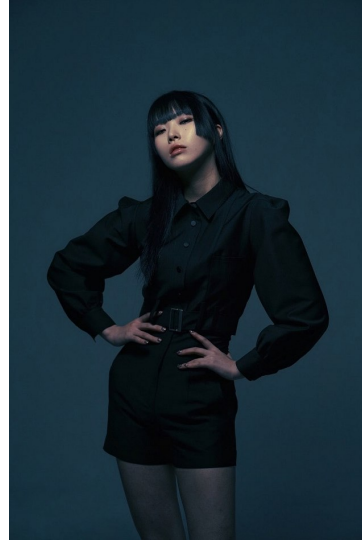

# Morph

Morph Management, 36 Jangmun-ro Yongsan-gu Seoul Korea ZIP 04393 | Phone: +82 2 797 7200

YOO SO HYEON (@upeepboo)

Height 173/5'8" Bust 79/31" A Waist 60/23.5" Hips 89/35" Shoe 240mm Hair Black Eyes Brown Born in 2001