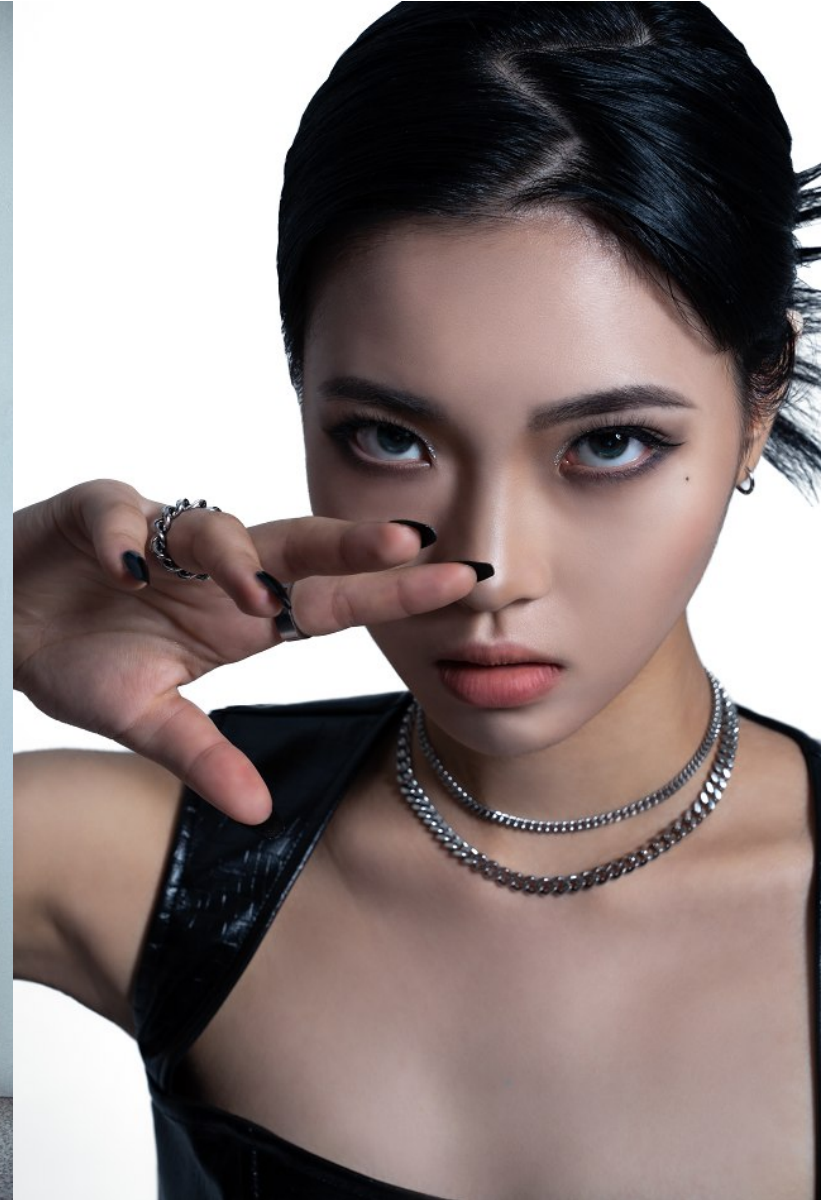

Morph

Morph Management, 36 Jangmun-ro Yongsan-gu Seoul Korea ZIP 04393 | Phone: +82 2 797 7200

YOO SO HYEON (@upeepboo)

Height 173/5'8" Bust 79/31" A Waist 60/23.5" Hips 89/35" Shoe 240mm Hair Black Eyes Brown Born in 2001