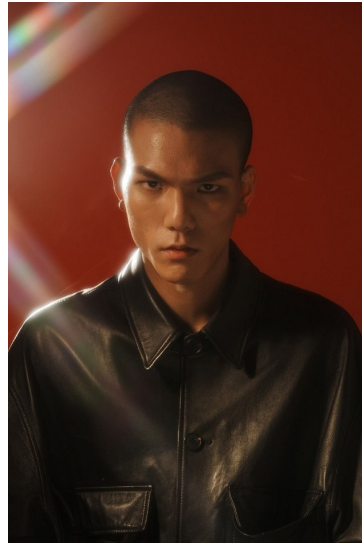

# Morph

Morph Management, 36 Jangmun-ro Yongsan-gu Seoul Korea ZIP 04393 | Phone: +82 2 797 7200

CHOI KANG (@\_kang1488)

Height 189/6'2.5" Chest 89/35" Waist 69/27" Hips 86/34" Shoe 275mm Hair Black Eyes Black Born in 2001