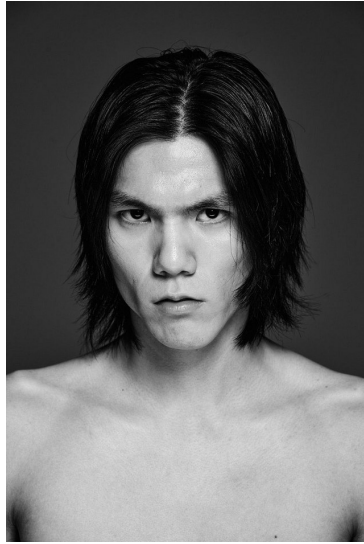

# Morph

Morph Management, 36 Jangmun-ro Yongsan-gu Seoul Korea ZIP 04393 | Phone: +82 2 797 7200

CHOI KANG (@\_kang1488)

Height 189/6'2.5" Chest 89/35" Waist 69/27" Hips 86/34" Shoe 275mm Hair Black Eyes Black Born in 2001