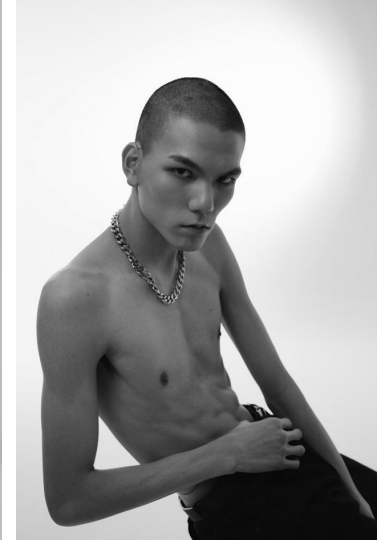

# Morph

Morph Management, 36 Jangmun-ro Yongsan-gu Seoul Korea ZIP 04393 | Phone: +82 2 797 7200

CHOI KANG (@\_kang1488)

Height 189/6'2.5" Chest 89/35" Waist 69/27" Hips 86/34" Shoe 275mm Hair Black Eyes Black Born in 2001