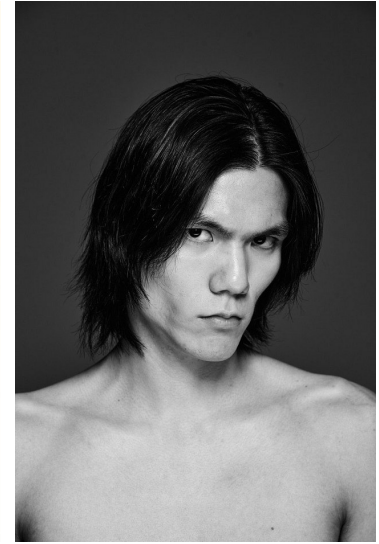

# Morph

Morph Management, 36 Jangmun-ro Yongsan-gu Seoul Korea ZIP 04393 | Phone: +82 2 797 7200

CHOI KANG (@\_kang1488)

Height 189/6'2.5" Chest 89/35" Waist 69/27" Hips 86/34" Shoe 275mm Hair Black Eyes Black Born in 2001