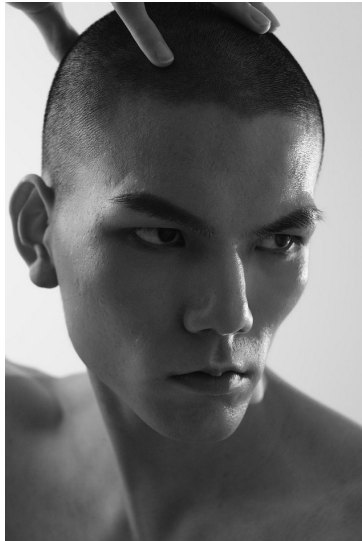

# Morph

Morph Management, 36 Jangmun-ro Yongsan-gu Seoul Korea ZIP 04393 | Phone: +82 2 797 7200

CHOI KANG (@\_kang1488)

Height 189/6'2.5" Chest 89/35" Waist 69/27" Hips 86/34" Shoe 275mm Hair Black Eyes Black Born in 2001