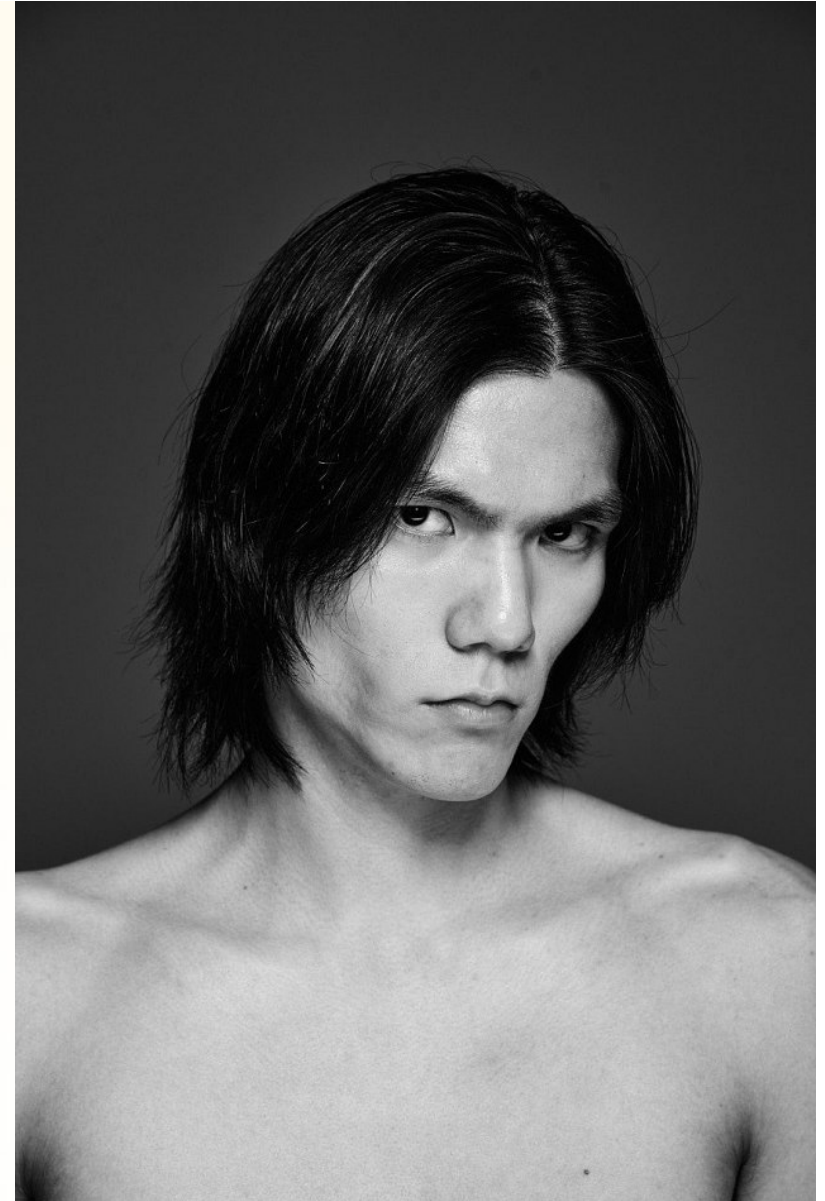

Morph

Morph Management, 36 Jangmun-ro Yongsan-gu Seoul Korea ZIP 04393 | Phone: +82 2 797 7200

CHOI KANG (@_kang1488)

Height 189/6'2.5" Chest 89/35" Waist 69/27" Hips 86/34" Shoe 275mm Hair Black Eyes Black Born in 2001