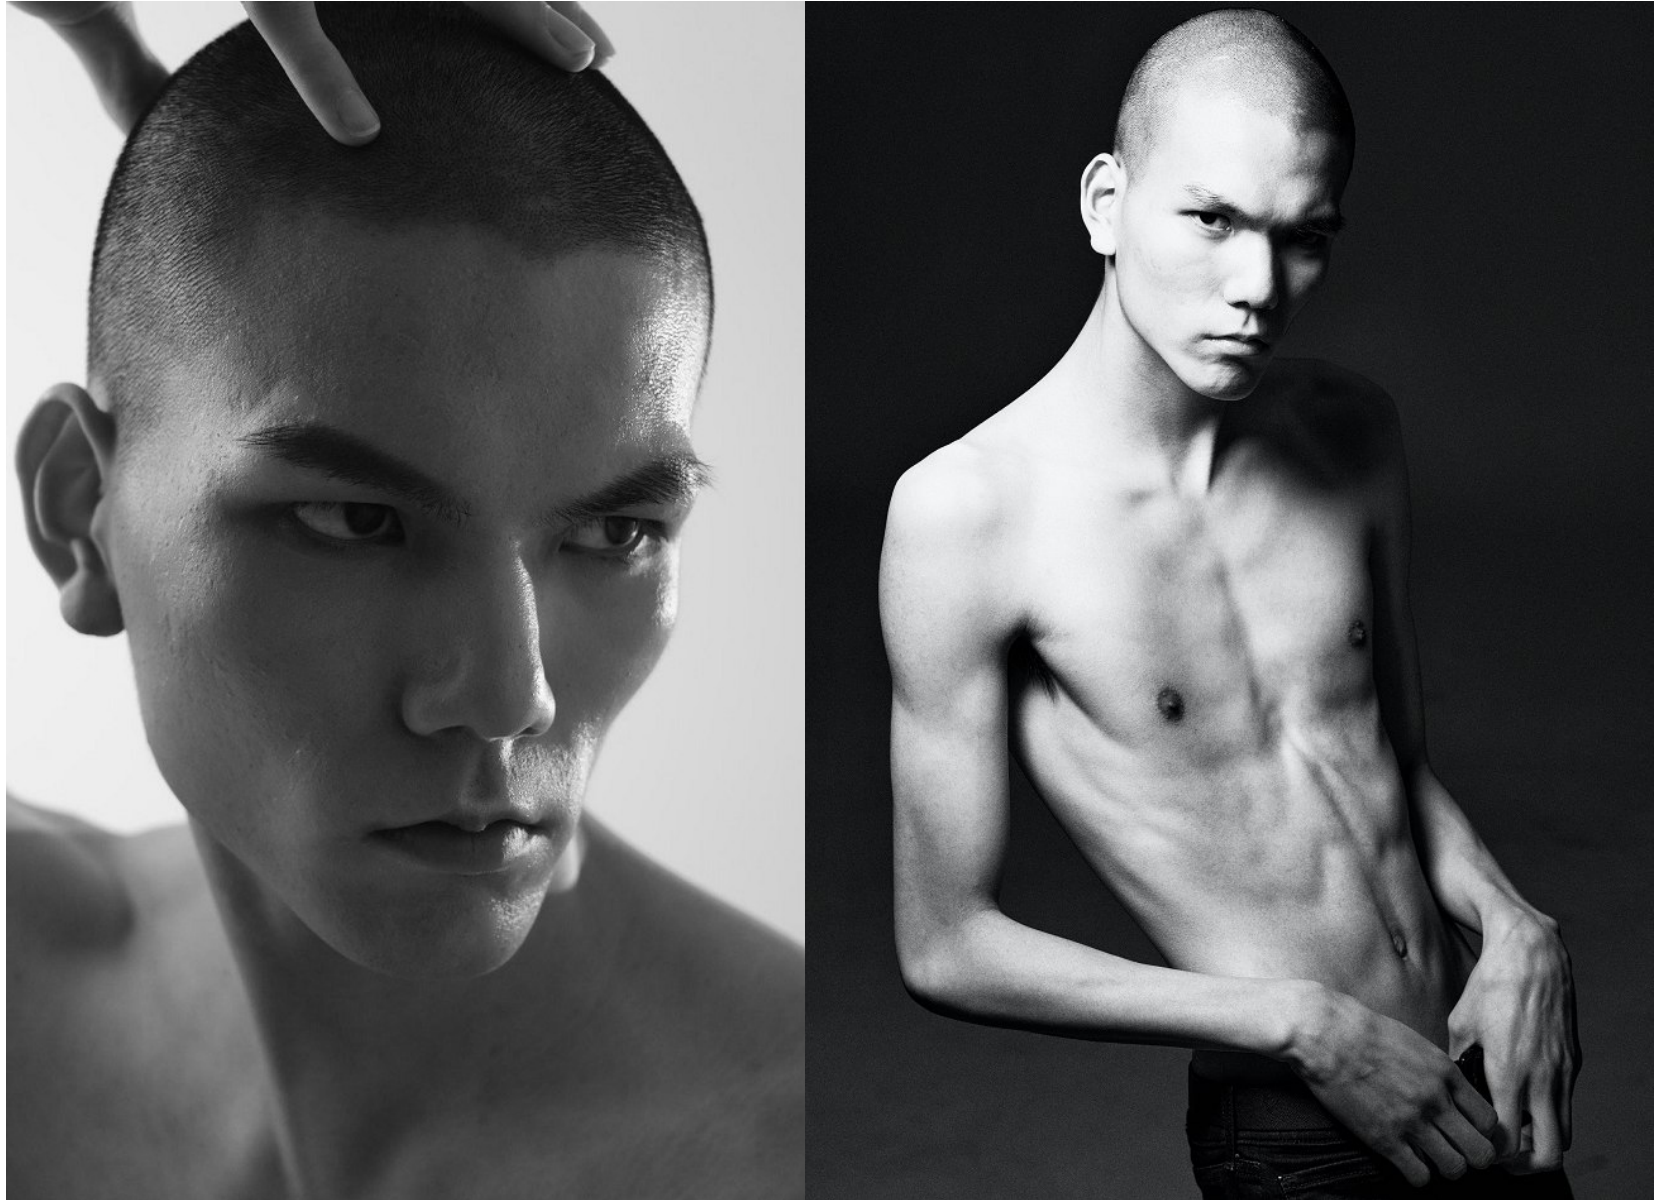

Morph

Morph Management, 36 Jangmun-ro Yongsan-gu Seoul Korea ZIP 04393 | Phone: +82 2 797 7200

CHOI KANG (@_kang1488)

Height 189/6'2.5" Chest 89/35" Waist 69/27" Hips 86/34" Shoe 275mm Hair Black Eyes Black Born in 2001