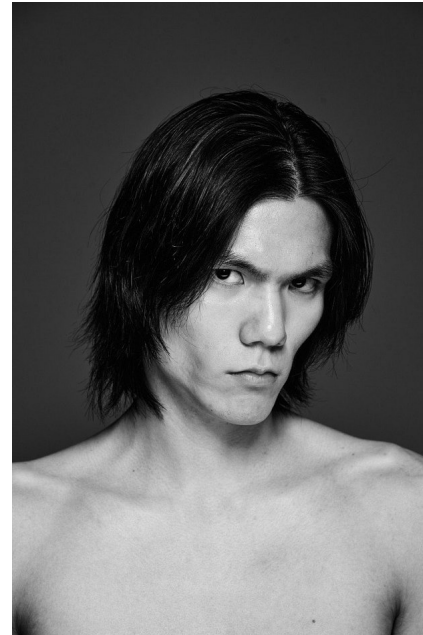

Morph

Morph Management, 36 Jangmun-ro Yongsan-gu Seoul Korea ZIP 04393 | Phone: +82 2 797 7200

Choi Kang (@_kang1488)

Height 189/6'2.5" Chest 89/35" Waist 69/27" Hips 86/34" Shoe 275mm Hair Black
Eyes Black Born in 2001