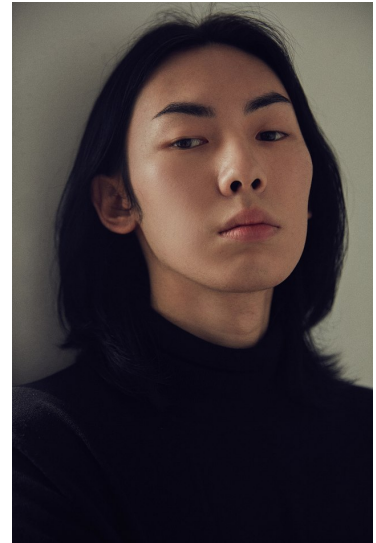

Morph

Morph Management, 36 Jangmun-ro Yongsan-gu Seoul Korea ZIP 04393 | Phone: +82 2 797 7200

HAN SANG YUN (@herethelightis)

Height 189/6'2.5" Chest 85/33.5" Waist 69/27" Hips 91/36" Shoe 270mm Hair Black Eyes Black Born in 1999