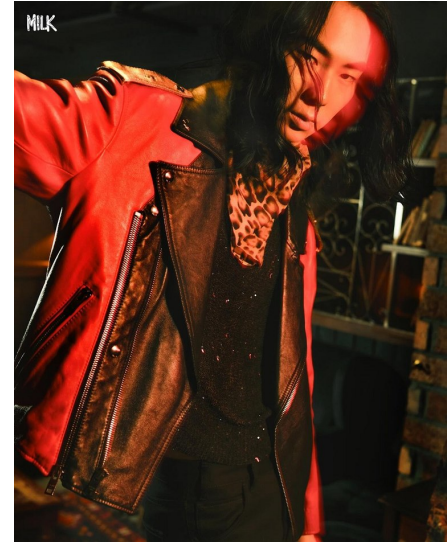

Morph

Morph Management, 36 Jangmun-ro Yongsan-gu Seoul Korea ZIP 04393 | Phone: +82 2 797 7200

HAN SANG YUN (@herethelightis)

Height 189/6'2.5" Chest 85/33.5" Waist 69/27" Hips 91/36" Shoe 270mm Hair Black Eyes Black Born in 1999