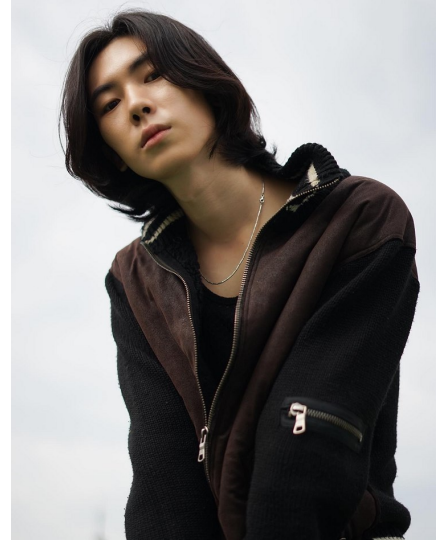

Morph

Morph Management, 36 Jangmun-ro Yongsan-gu Seoul Korea ZIP 04393 | Phone: +82 2 797 7200

HAN SANG YUN (@herethelightis)

Height 189/6'2.5" Chest 85/33.5" Waist 69/27" Hips 91/36" Shoe 270mm Hair Black Eyes Black Born in 1999