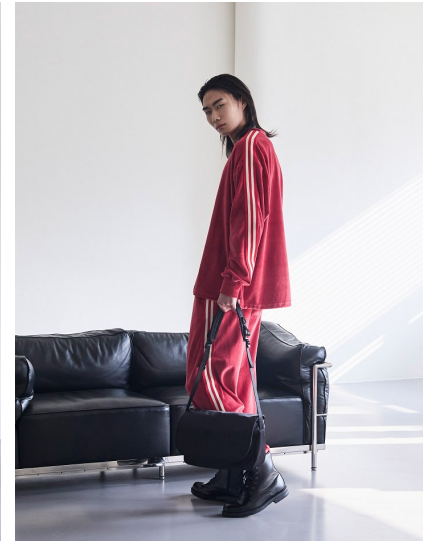

Morph

Morph Management, 36 Jangmun-ro Yongsan-gu Seoul Korea ZIP 04393 | Phone: +82 2 797 7200

LIM TAE HO (@taeho.is)

Height 185/6'1" Chest 86/34" Waist 69/27" Hips 91/36" Shoe 270mm Hair Black Eyes Black Born in 1999