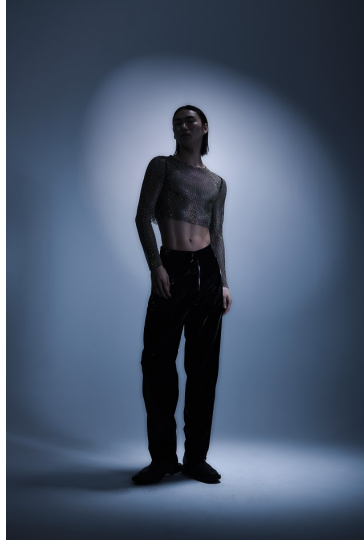

Morph

Morph Management, 36 Jangmun-ro Yongsan-gu Seoul Korea ZIP 04393 | Phone: +82 2 797 7200

LIM TAE HO (@taeho.is)

Height 185/6'1" Chest 86/34" Waist 69/27" Hips 91/36" Shoe 270mm Hair Black Eyes Black Born in 1999