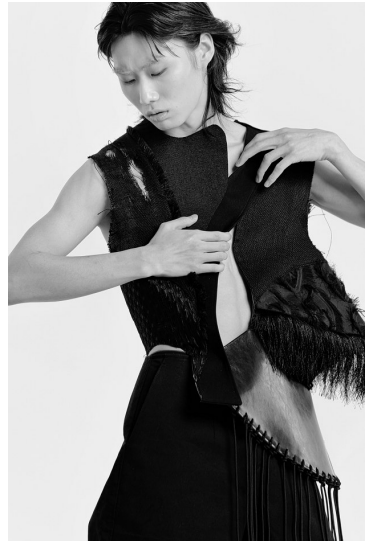

Morph

Morph Management, 36 Jangmun-ro Yongsan-gu Seoul Korea ZIP 04393 | Phone: +82 2 797 7200

LIM TAE HO (@taeho.is)

Height 185/6'1" Chest 86/34" Waist 69/27" Hips 91/36" Shoe 270mm Hair Black Eyes Black Born in 1999