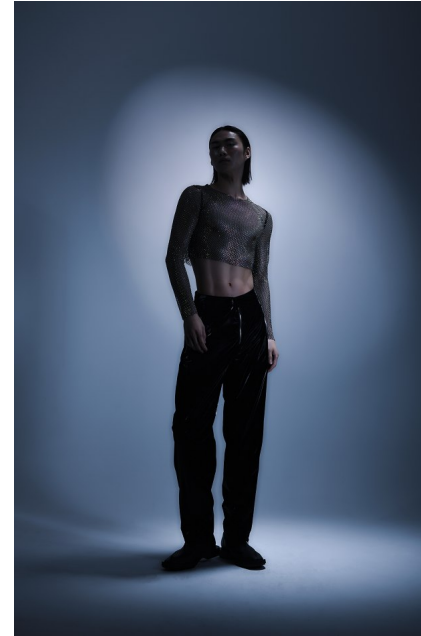

# Morph

Morph Management, 36 Jangmun-ro Yongsan-gu Seoul Korea ZIP 04393 | Phone: +82 2 797 7200

**Lim Tae Ho (@taeho.is)**

Height 185/6'1" Chest 86/34" Waist 69/27" Hips 91/36" Shoe 270mm Hair Black  
Eyes Black Born in 1999