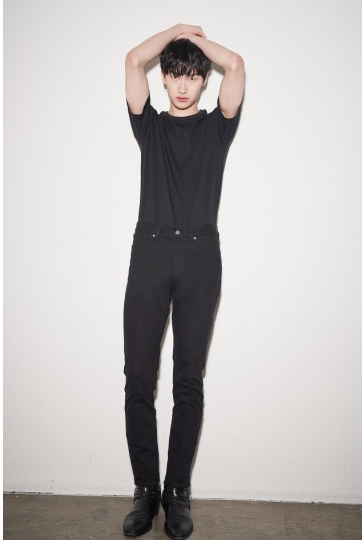

Morph

Morph Management, 36 Jangmun-ro Yongsan-gu Seoul Korea ZIP 04393 | Phone: +82 2 797 7200

JEONG JUNHO (@_xnkstyrokbuddy)

Height 187/6'1.5" Chest 82/32.5" Waist 65/25.5" Hips 90/35.5" Shoe 280mm Hair Black Eyes Black Born in 2002