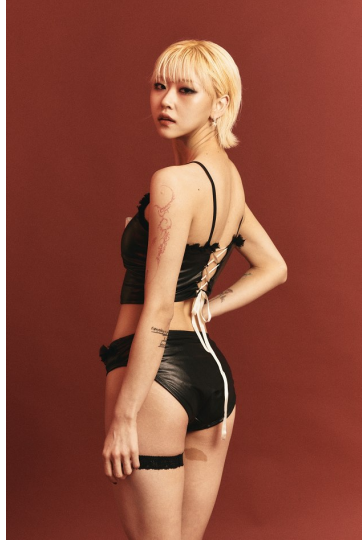

# Morph

Morph Management, 36 Jangmun-ro Yongsan-gu Seoul Korea ZIP 04393 | Phone: +82 2 797 7200

JO YU JIN (@u.xxj)

Height 171/5'7.5" Bust 84/33" C Waist 62/24.5" Hips 90/35.5" Shoe 240mm Hair Blonde Eyes Brown Born in 1998