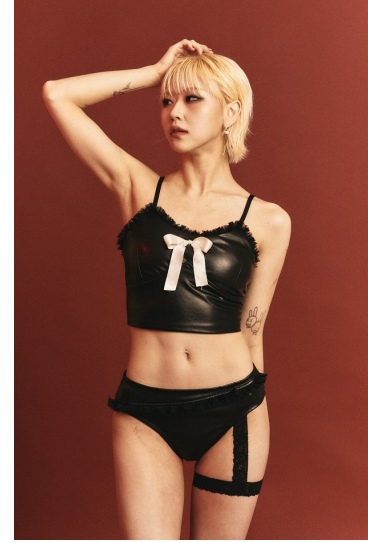

# Morph

Morph Management, 36 Jangmun-ro Yongsan-gu Seoul Korea ZIP 04393 | Phone: +82 2 797 7200

JO YU JIN (@u.xxj)

Height 171/5'7.5" Bust 84/33" C Waist 62/24.5" Hips 90/35.5" Shoe 240mm Hair Blonde Eyes Brown Born in 1998