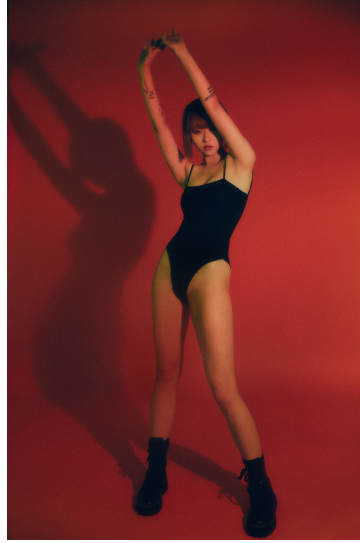

# Morph

Morph Management, 36 Jangmun-ro Yongsan-gu Seoul Korea ZIP 04393 | Phone: +82 2 797 7200

JO YU JIN (@u.xxj)

Height 171/5'7.5" Bust 84/33" C Waist 62/24.5" Hips 90/35.5" Shoe 240mm Hair Blonde Eyes Brown Born in 1998