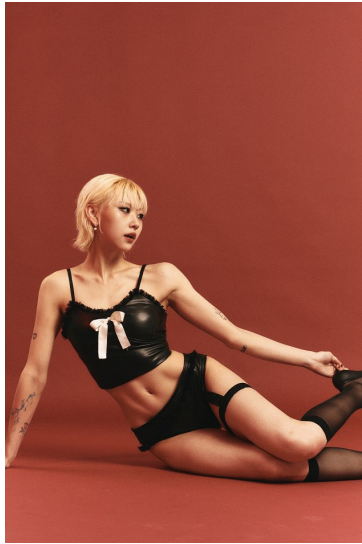

# Morph

Morph Management, 36 Jangmun-ro Yongsan-gu Seoul Korea ZIP 04393 | Phone: +82 2 797 7200

JO YU JIN (@u.xxj)

Height 171/5'7.5" Bust 84/33" C Waist 62/24.5" Hips 90/35.5" Shoe 240mm Hair Blonde Eyes Brown Born in 1998