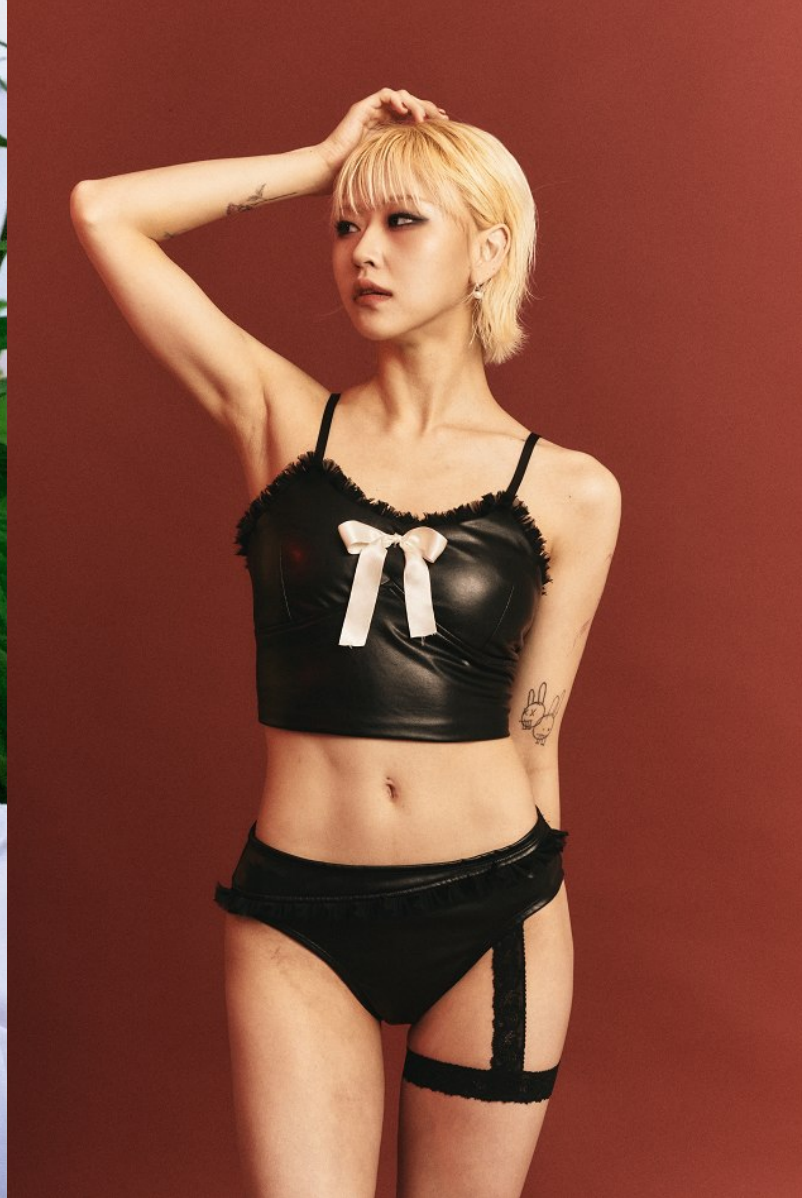

Morph

Morph Management, 36 Jangmun-ro Yongsan-gu Seoul Korea ZIP 04393 | Phone: +82 2 797 7200

JO YU JIN (@u.xxj)

Height 171/5'7.5" Bust 84/33" C Waist 62/24.5" Hips 90/35.5" Shoe 240mm Hair Blonde Eyes Brown Born in 1998