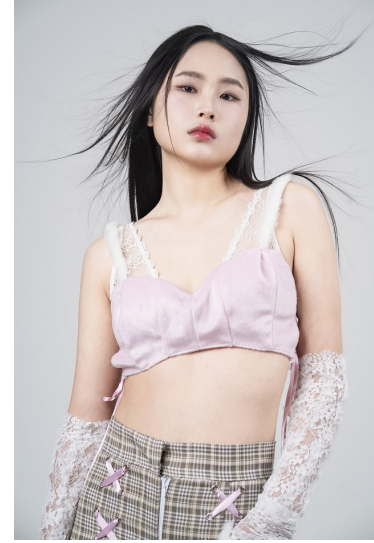

Morph

Morph Management, 36 Jangmun-ro Yongsan-gu Seoul Korea ZIP 04393 | Phone: +82 2 797 7200

KWON GYU RI (@gggggggggyuri)

Height 172/5'7.5" Bust 76/30" A Waist 60/23.5" Hips 88/34.5" Shoe 245mm Hair Dark Brown Eyes Brown Born in 2005