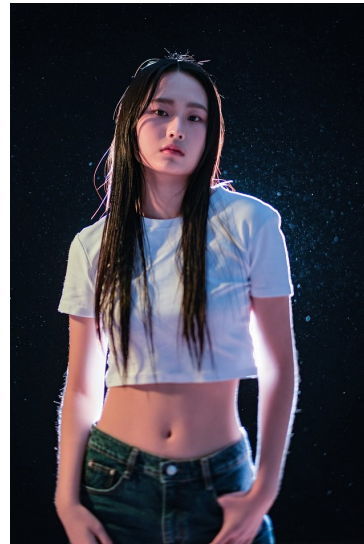

Morph

Morph Management, 36 Jangmun-ro Yongsan-gu Seoul Korea ZIP 04393 | Phone: +82 2 797 7200

KWON GYU RI (@gggggggggyuri)

Height 172/5'7.5" Bust 76/30" A Waist 60/23.5" Hips 88/34.5" Shoe 245mm Hair Dark Brown Eyes Brown Born in 2005