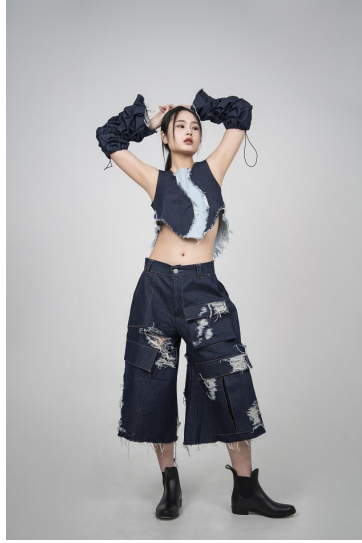

Morph

Morph Management, 36 Jangmun-ro Yongsan-gu Seoul Korea ZIP 04393 | Phone: +82 2 797 7200

KWON GYU RI (@gggggggggyuri)

Height 172/5'7.5" Bust 76/30" A Waist 60/23.5" Hips 88/34.5" Shoe 245mm Hair Dark Brown Eyes Brown Born in 2005