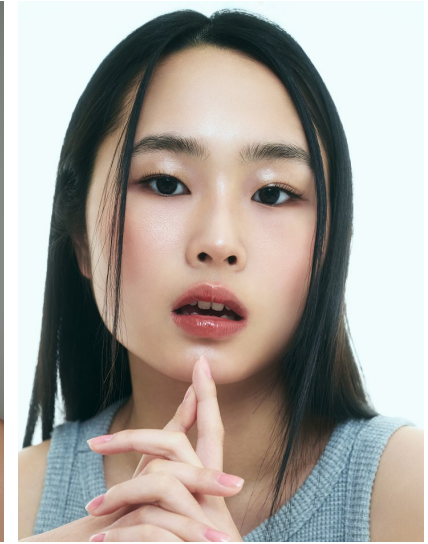

Morph

Morph Management, 36 Jangmun-ro Yongsan-gu Seoul Korea ZIP 04393 | Phone: +82 2 797 7200

KWON GYU RI (@gggggggggyuri)

Height 172/5'7.5" Bust 76/30" A Waist 60/23.5" Hips 88/34.5" Shoe 245mm Hair Dark Brown Eyes Brown Born in 2005