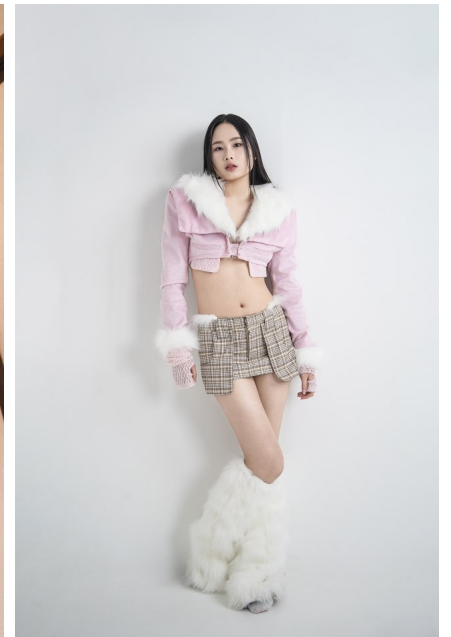

Morph

Morph Management, 36 Jangmun-ro Yongsan-gu Seoul Korea ZIP 04393 | Phone: +82 2 797 7200

Kwon Gyu Ri (@gggggggggyuri)

Height 172/5'7.5" Bust 76/30" A Waist 60/23.5" Hips 88/34.5" Shoe 245mm

Hair Dark Brown Eyes Brown Born in 2005