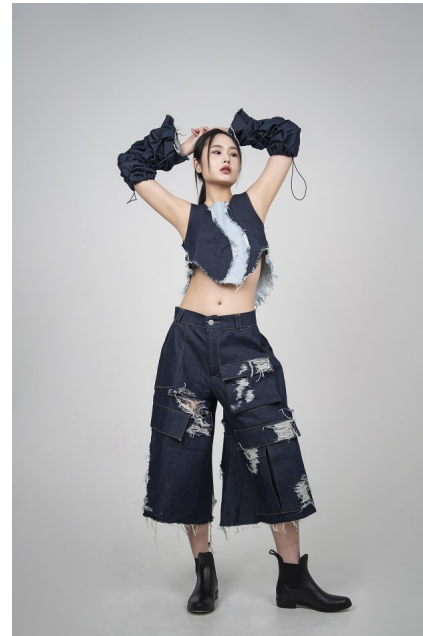

Morph

Morph Management, 36 Jangmun-ro Yongsan-gu Seoul Korea ZIP 04393 | Phone: +82 2 797 7200

Kwon Gyu Ri (@gggggggggyuri)

Height 172/5'7.5" Bust 76/30" A Waist 60/23.5" Hips 88/34.5" Shoe 245mm

Hair Dark Brown Eyes Brown Born in 2005