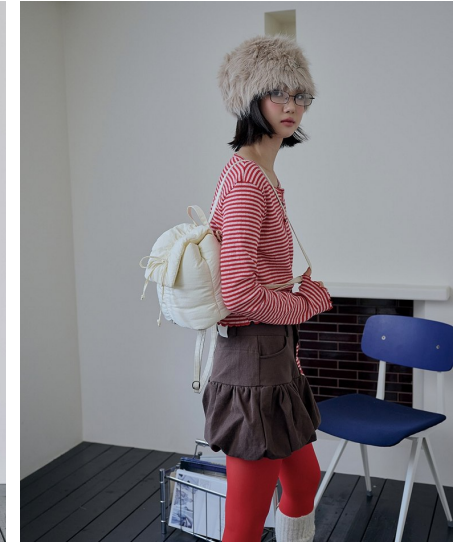

Morph

Morph Management, 36 Jangmun-ro Yongsan-gu Seoul Korea ZIP 04393 | Phone: +82 2 797 7200

KIM MISO (@mimibabykim)

Height 172/5'7.5" Bust 74/29" A Waist 60/23.5" Hips 87/34.5" Shoe 225mm Hair Black Eyes Black Born in 2004