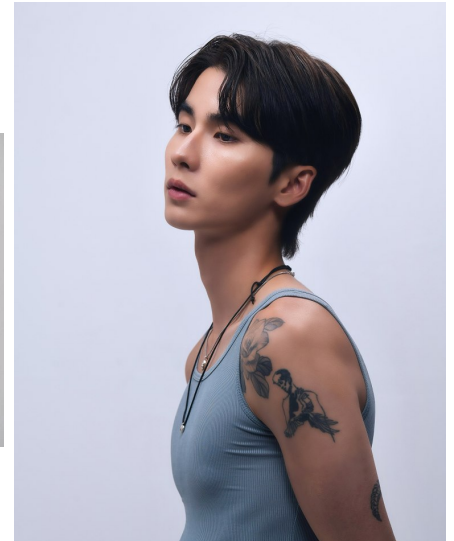

Morph

Morph Management, 36 Jangmun-ro Yongsan-gu Seoul Korea ZIP 04393 | Phone: +82 2 797 7200

JEON HYEON WOO (@honu.kr)

Height 183/6'0" Chest 81/32" Waist 61/24" Hips 85/33.5" Shoe 265mm Hair Brown Eyes Black Born in 1998