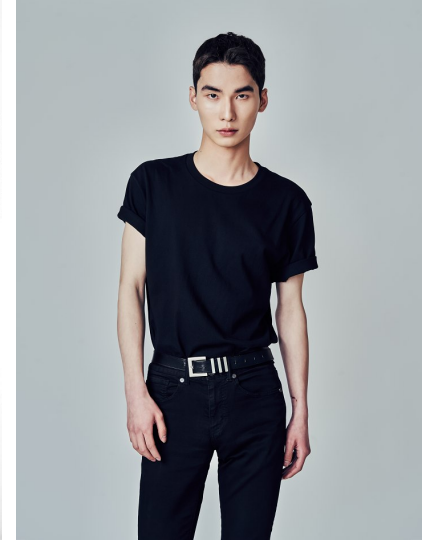

Morph

Morph Management, 36 Jangmun-ro Yongsan-gu Seoul Korea ZIP 04393 | Phone: +82 2 797 7200

JEON HYEON WOO (@honu.kr)

Height 183/6'0" Chest 81/32" Waist 61/24" Hips 85/33.5" Shoe 265mm Hair Brown Eyes Black Born in 1998