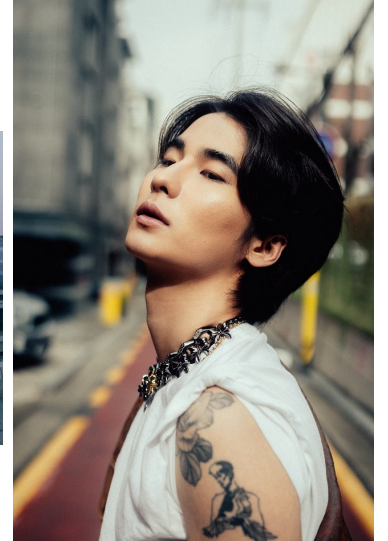

Morph

Morph Management, 36 Jangmun-ro Yongsan-gu Seoul Korea ZIP 04393 | Phone: +82 2 797 7200

JEON HYEON WOO (@honu.kr)

Height 183/6'0" Chest 81/32" Waist 61/24" Hips 85/33.5" Shoe 265mm Hair Brown Eyes Black Born in 1998