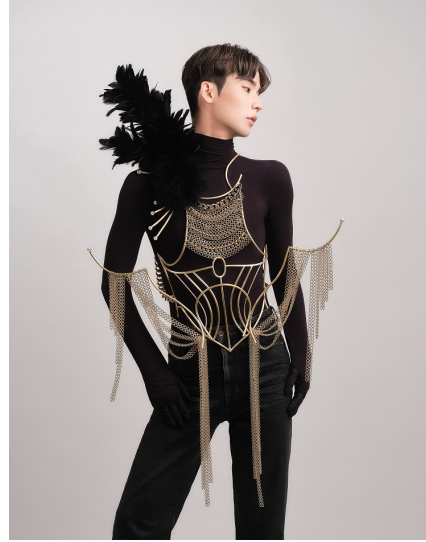

Morph

Morph Management, 36 Jangmun-ro Yongsan-gu Seoul Korea ZIP 04393 | Phone: +82 2 797 7200

JEON HYEON WOO (@honu.kr)

Height 183/6'0" Chest 81/32" Waist 61/24" Hips 85/33.5" Shoe 265mm Hair Brown Eyes Black Born in 1998