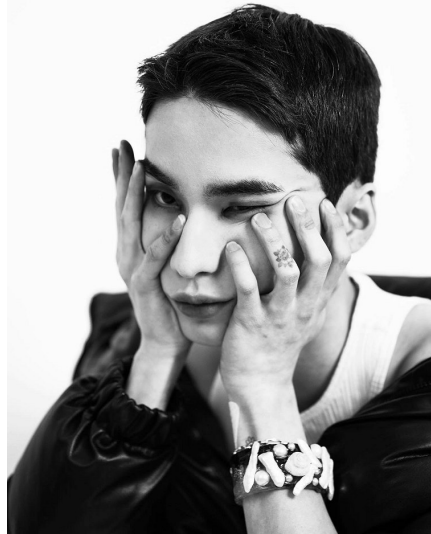

Morph

Morph Management, 36 Jangmun-ro Yongsan-gu Seoul Korea ZIP 04393 | Phone: +82 2 797 7200

REBEL

5

REBEL

2

JEON HYEON WOO (@honu.kr)

Height 183/6'0" Chest 81/32" Waist 61/24" Hips 85/33.5" Shoe 265mm Hair Brown Eyes Black Born in 1998